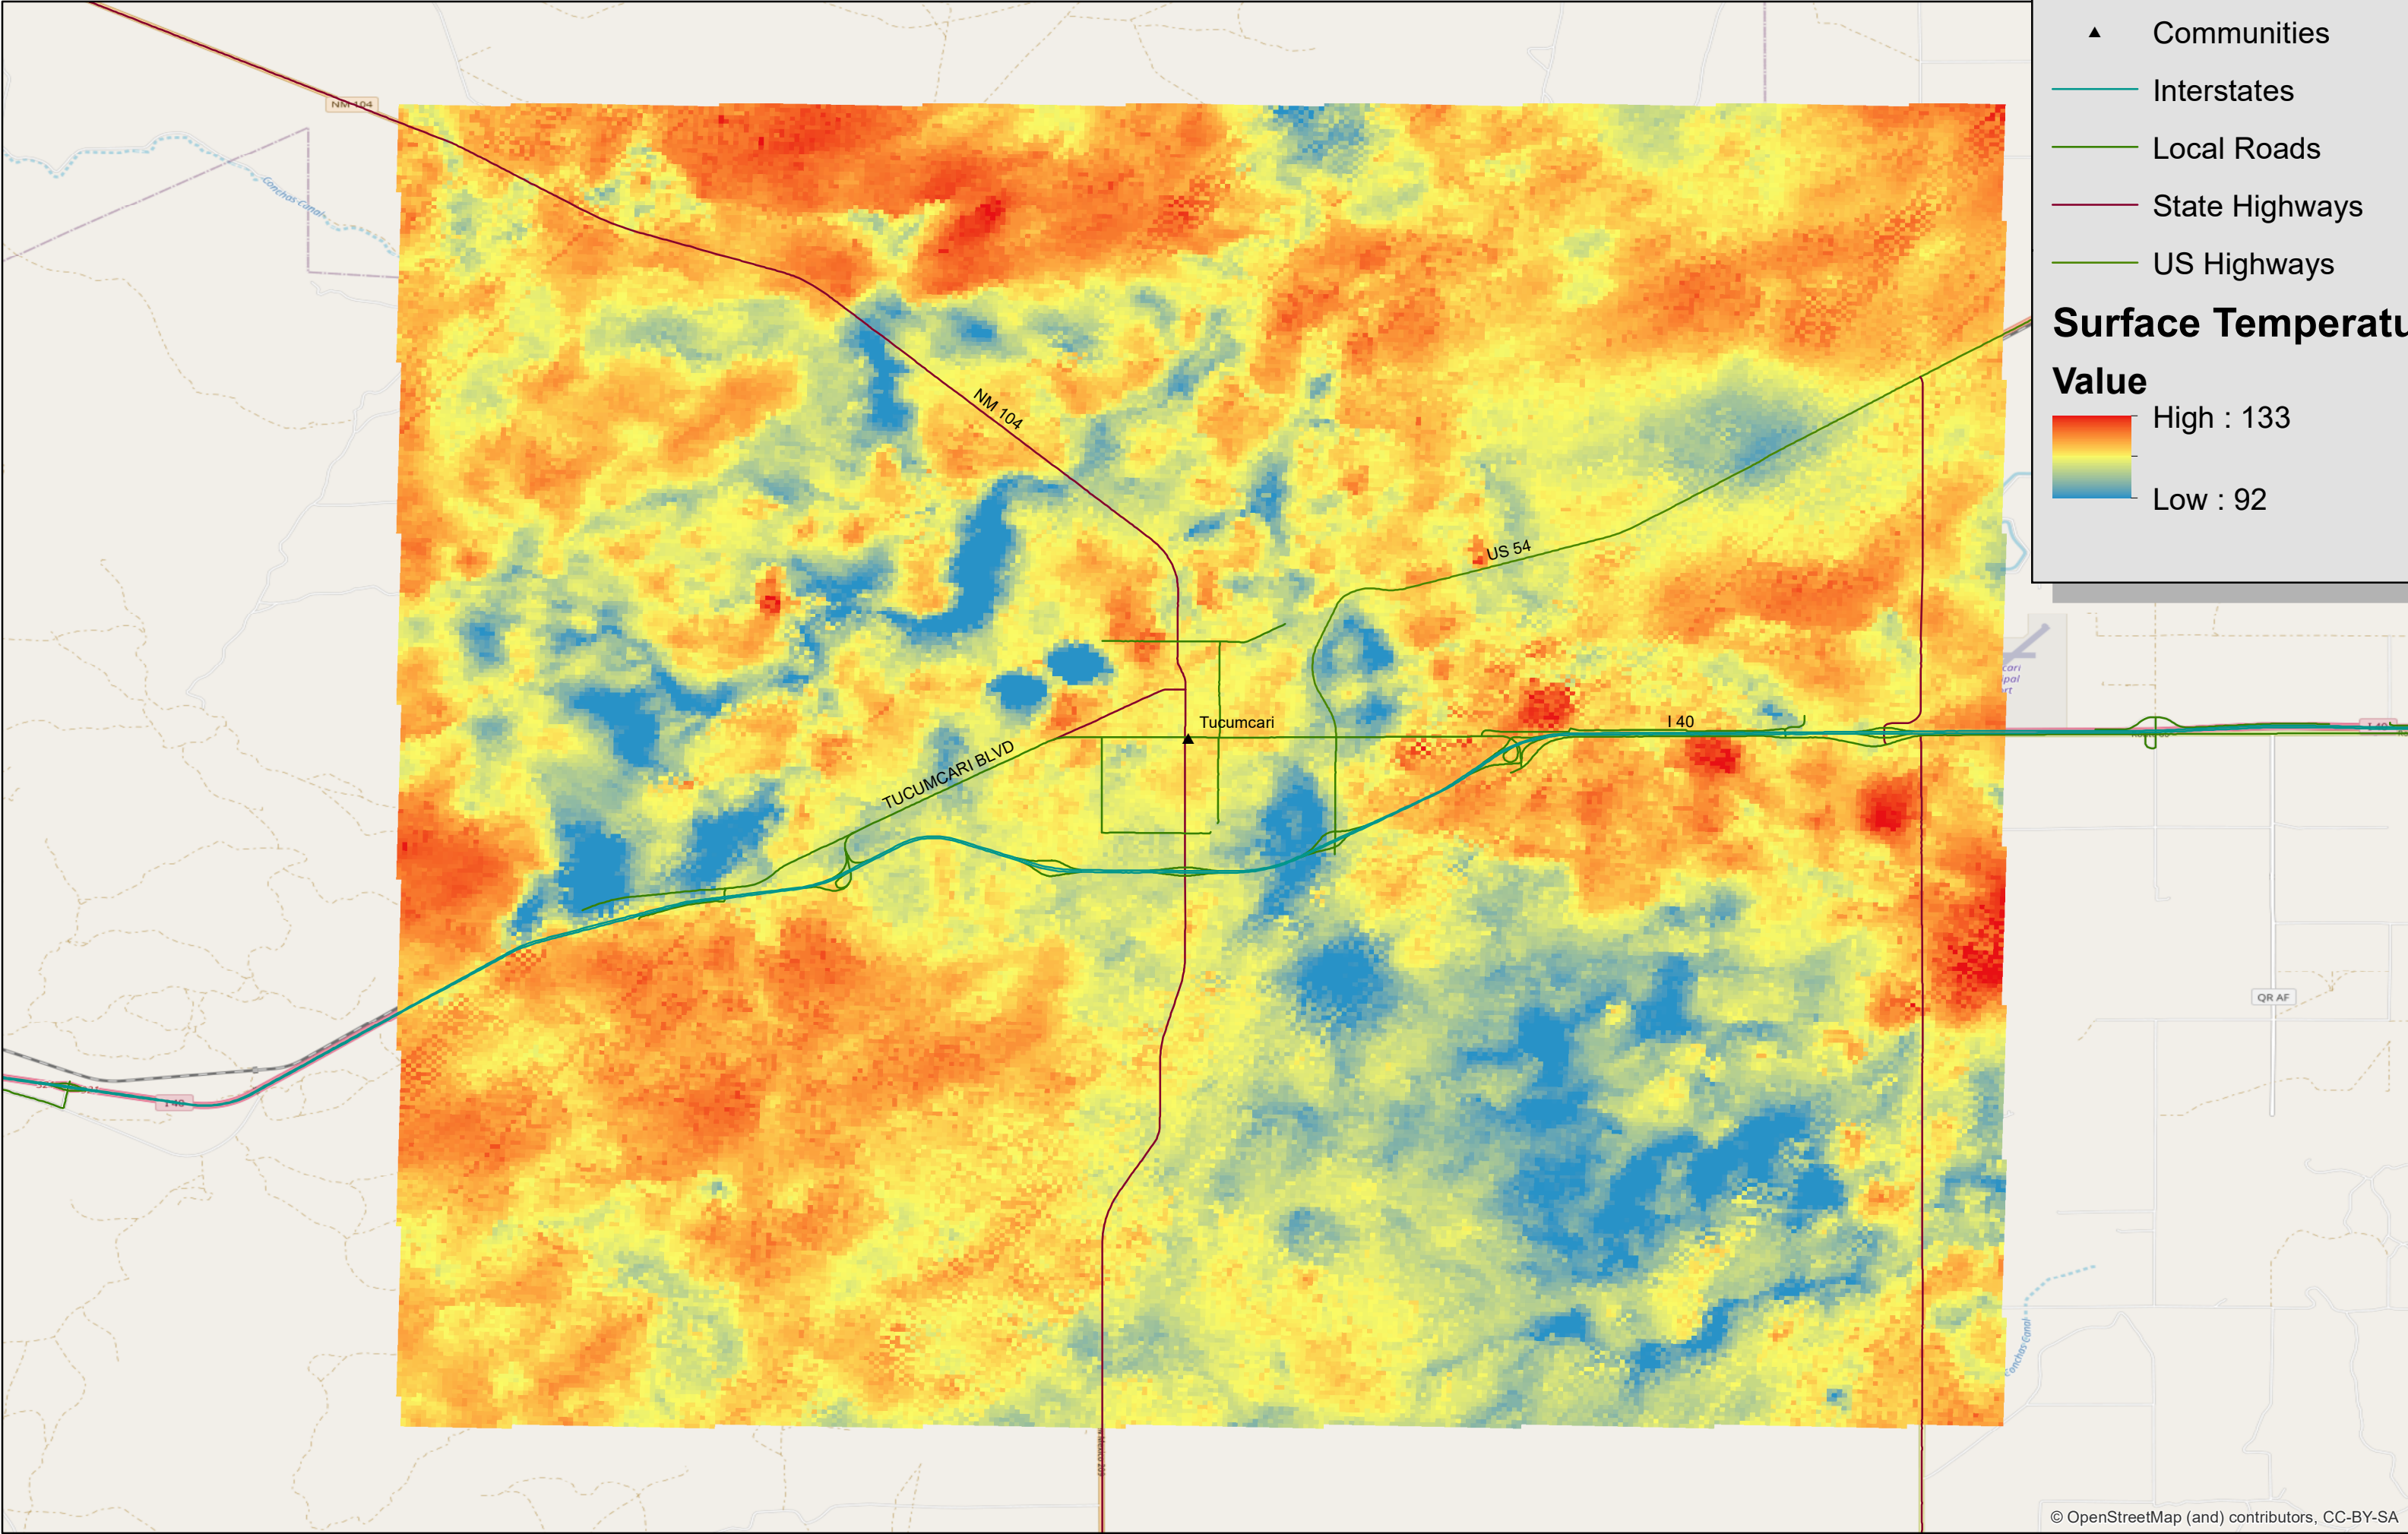

Daytime

Legend

- ▲ Communities
- Interstates
- Local Roads
- State Highways
- US Highways

Surface Temperature Value

Nighttime

Legend

- ▲ Communities
- Interstates
- Local Roads
- State Highways
- US Highways

Surface Temperature

Value