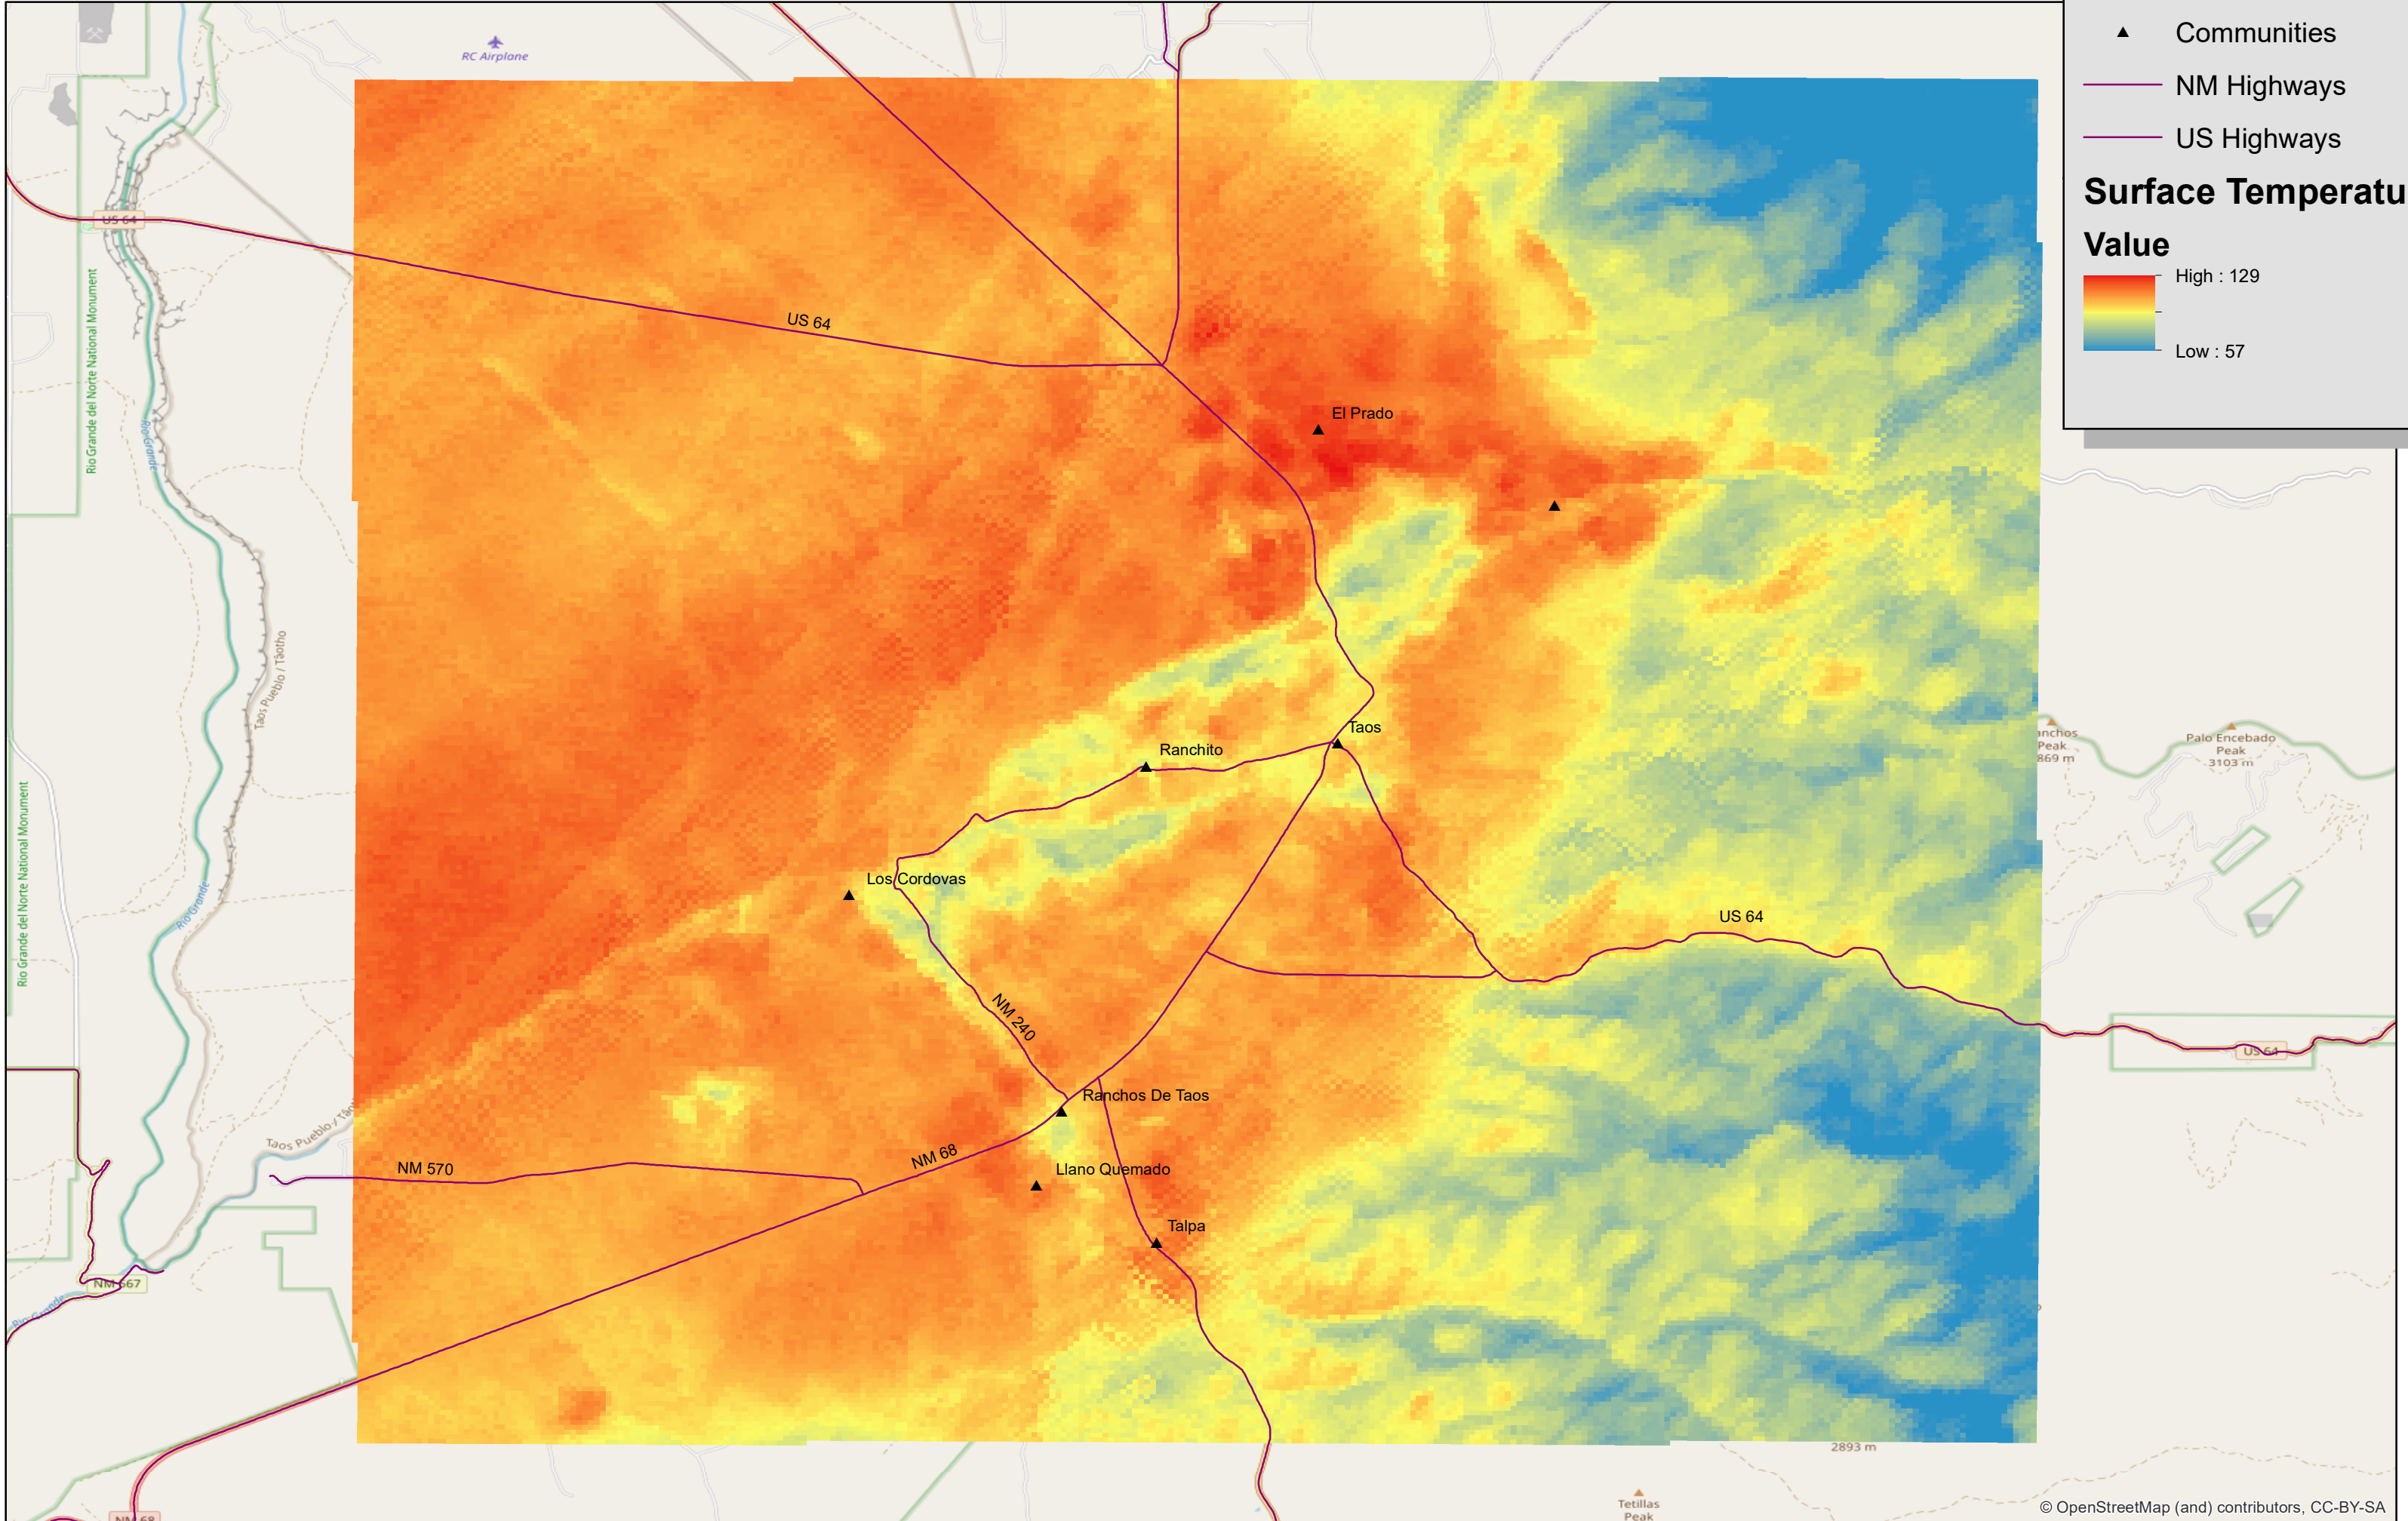

Daytime

Legend

- ▲ Communities
- NM Highways
- US Highways

Surface Temperature Value

High : 129
Low : 57

Nighttime

Legend

- ▲ Communities
- NM Highways
- US Highways

Surface Temperature

Value