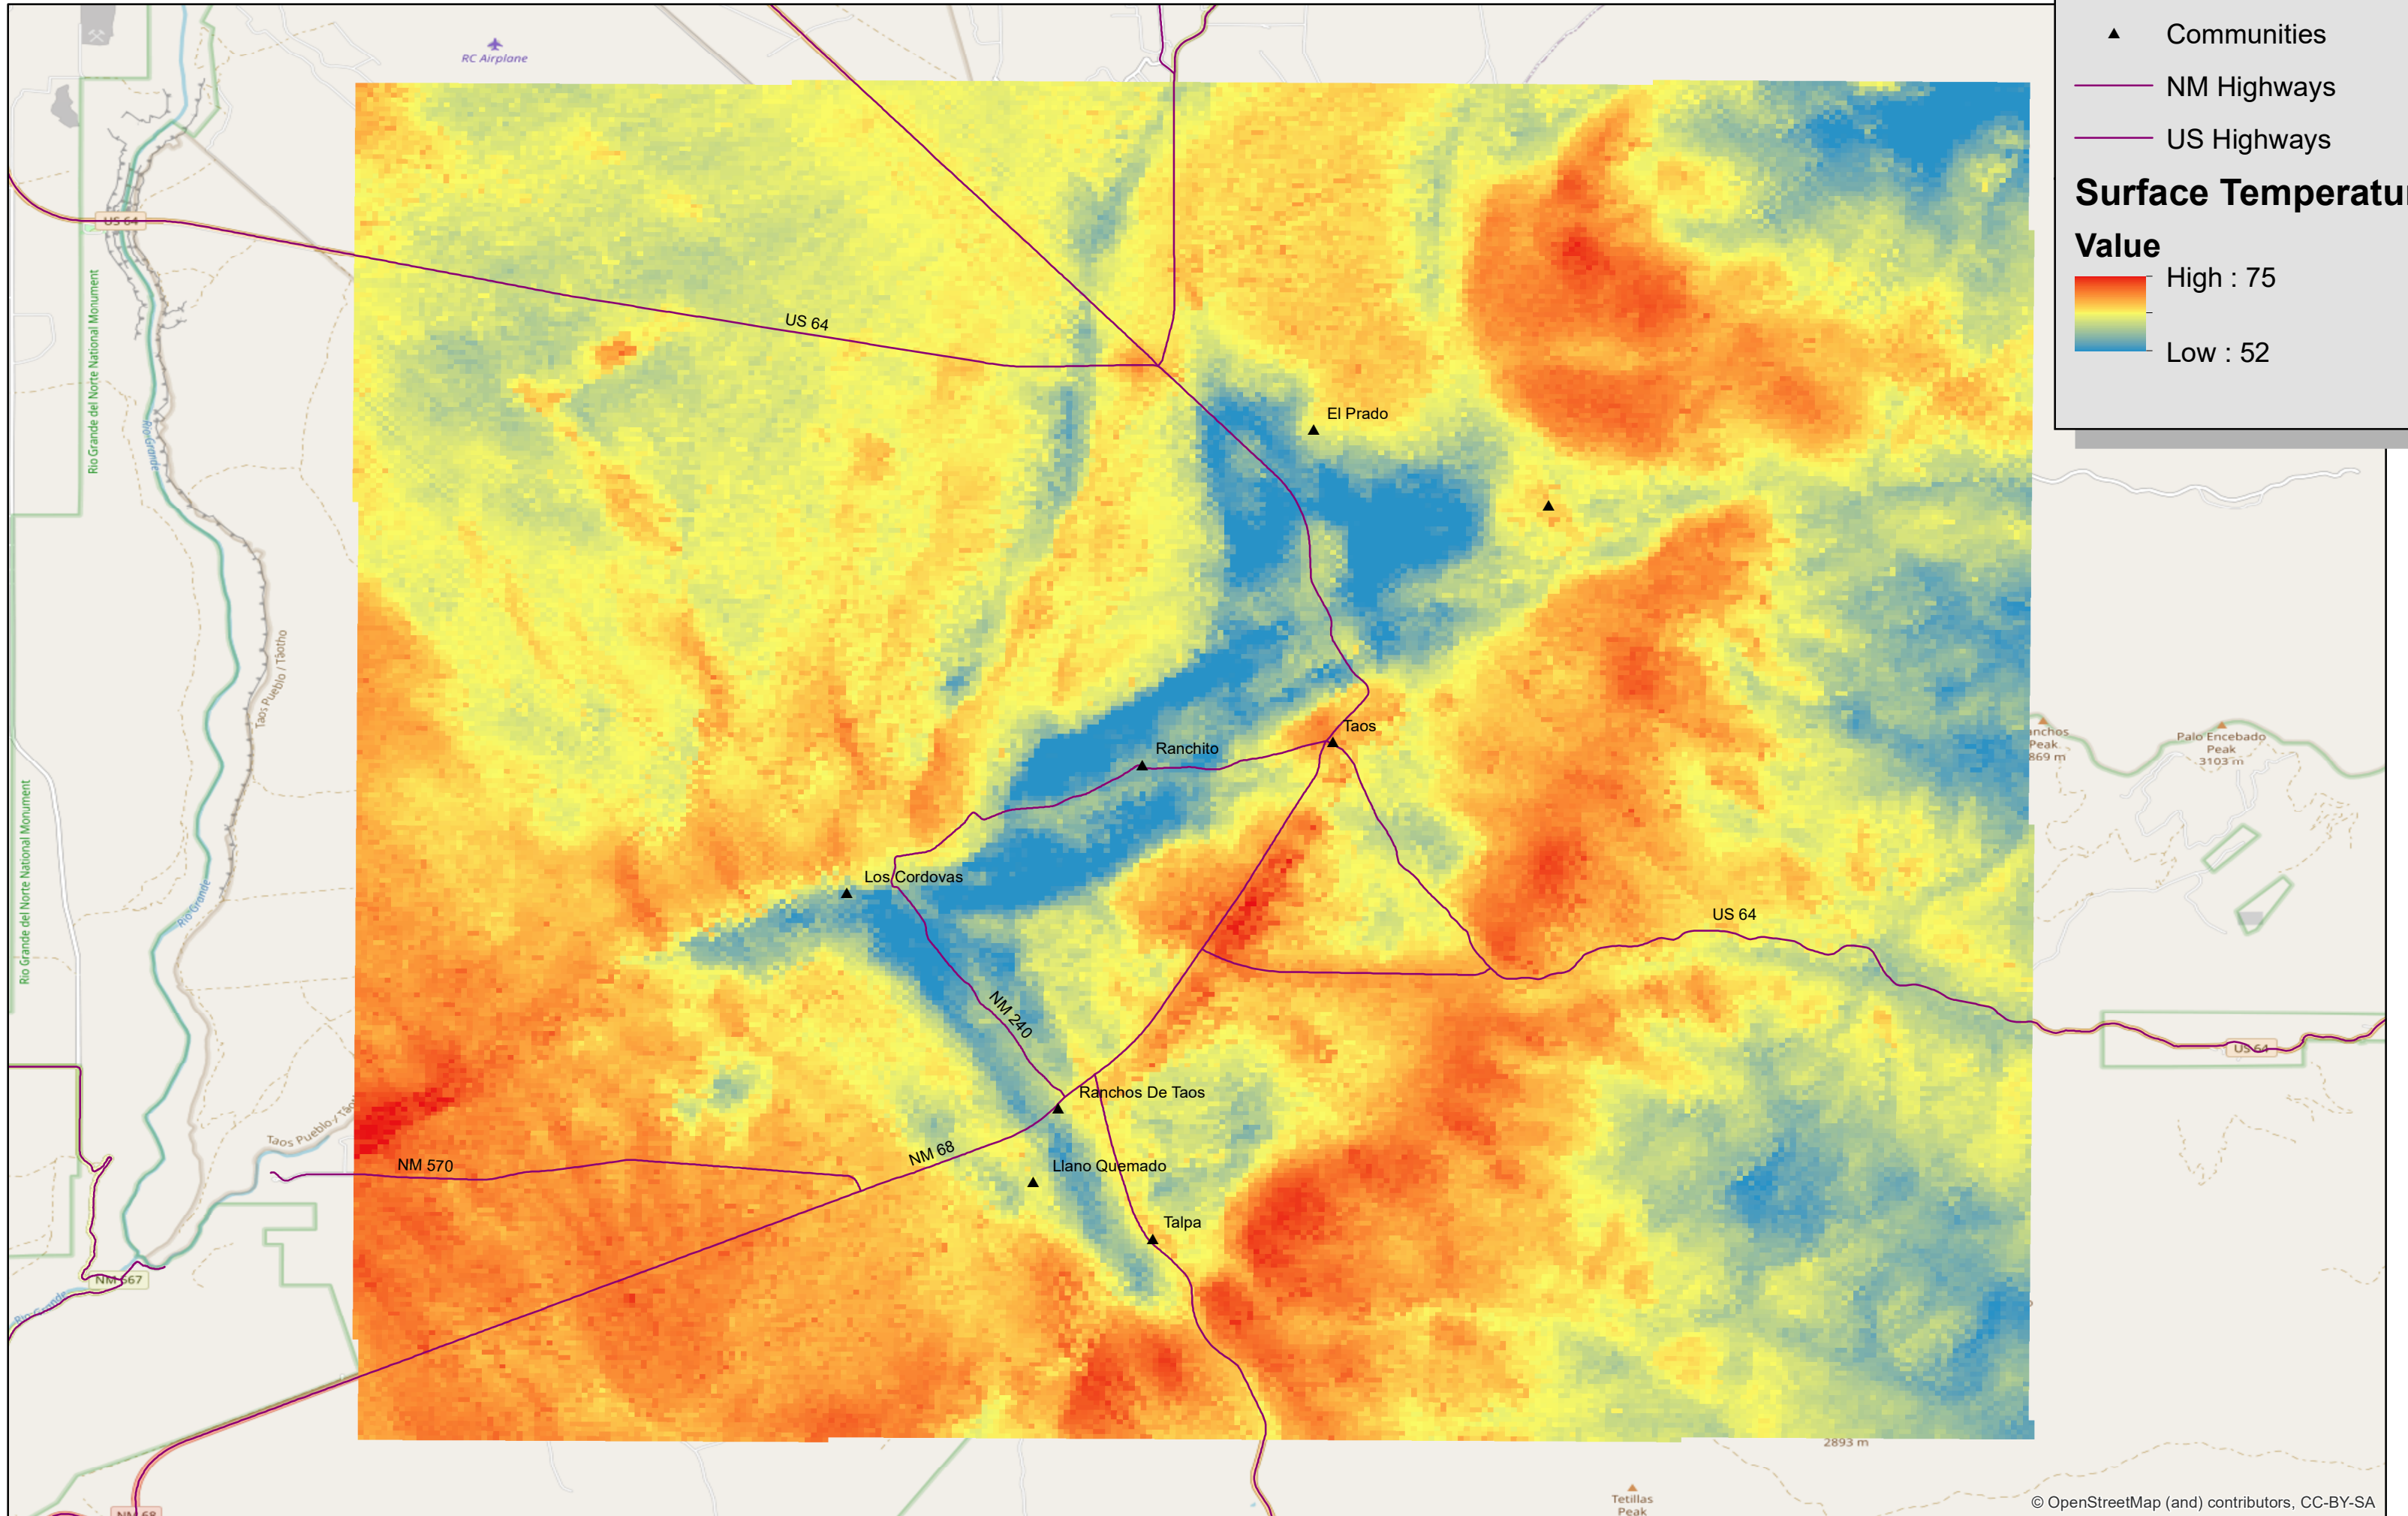

Daytime

Legend

- ▲ Communities
- NM Highways
- US Highways

Surface Temperature Value

High : 129
Low : 57

Nighttime

Legend

- ▲ Communities
- NM Highways
- US Highways

Surface Temperature

Value