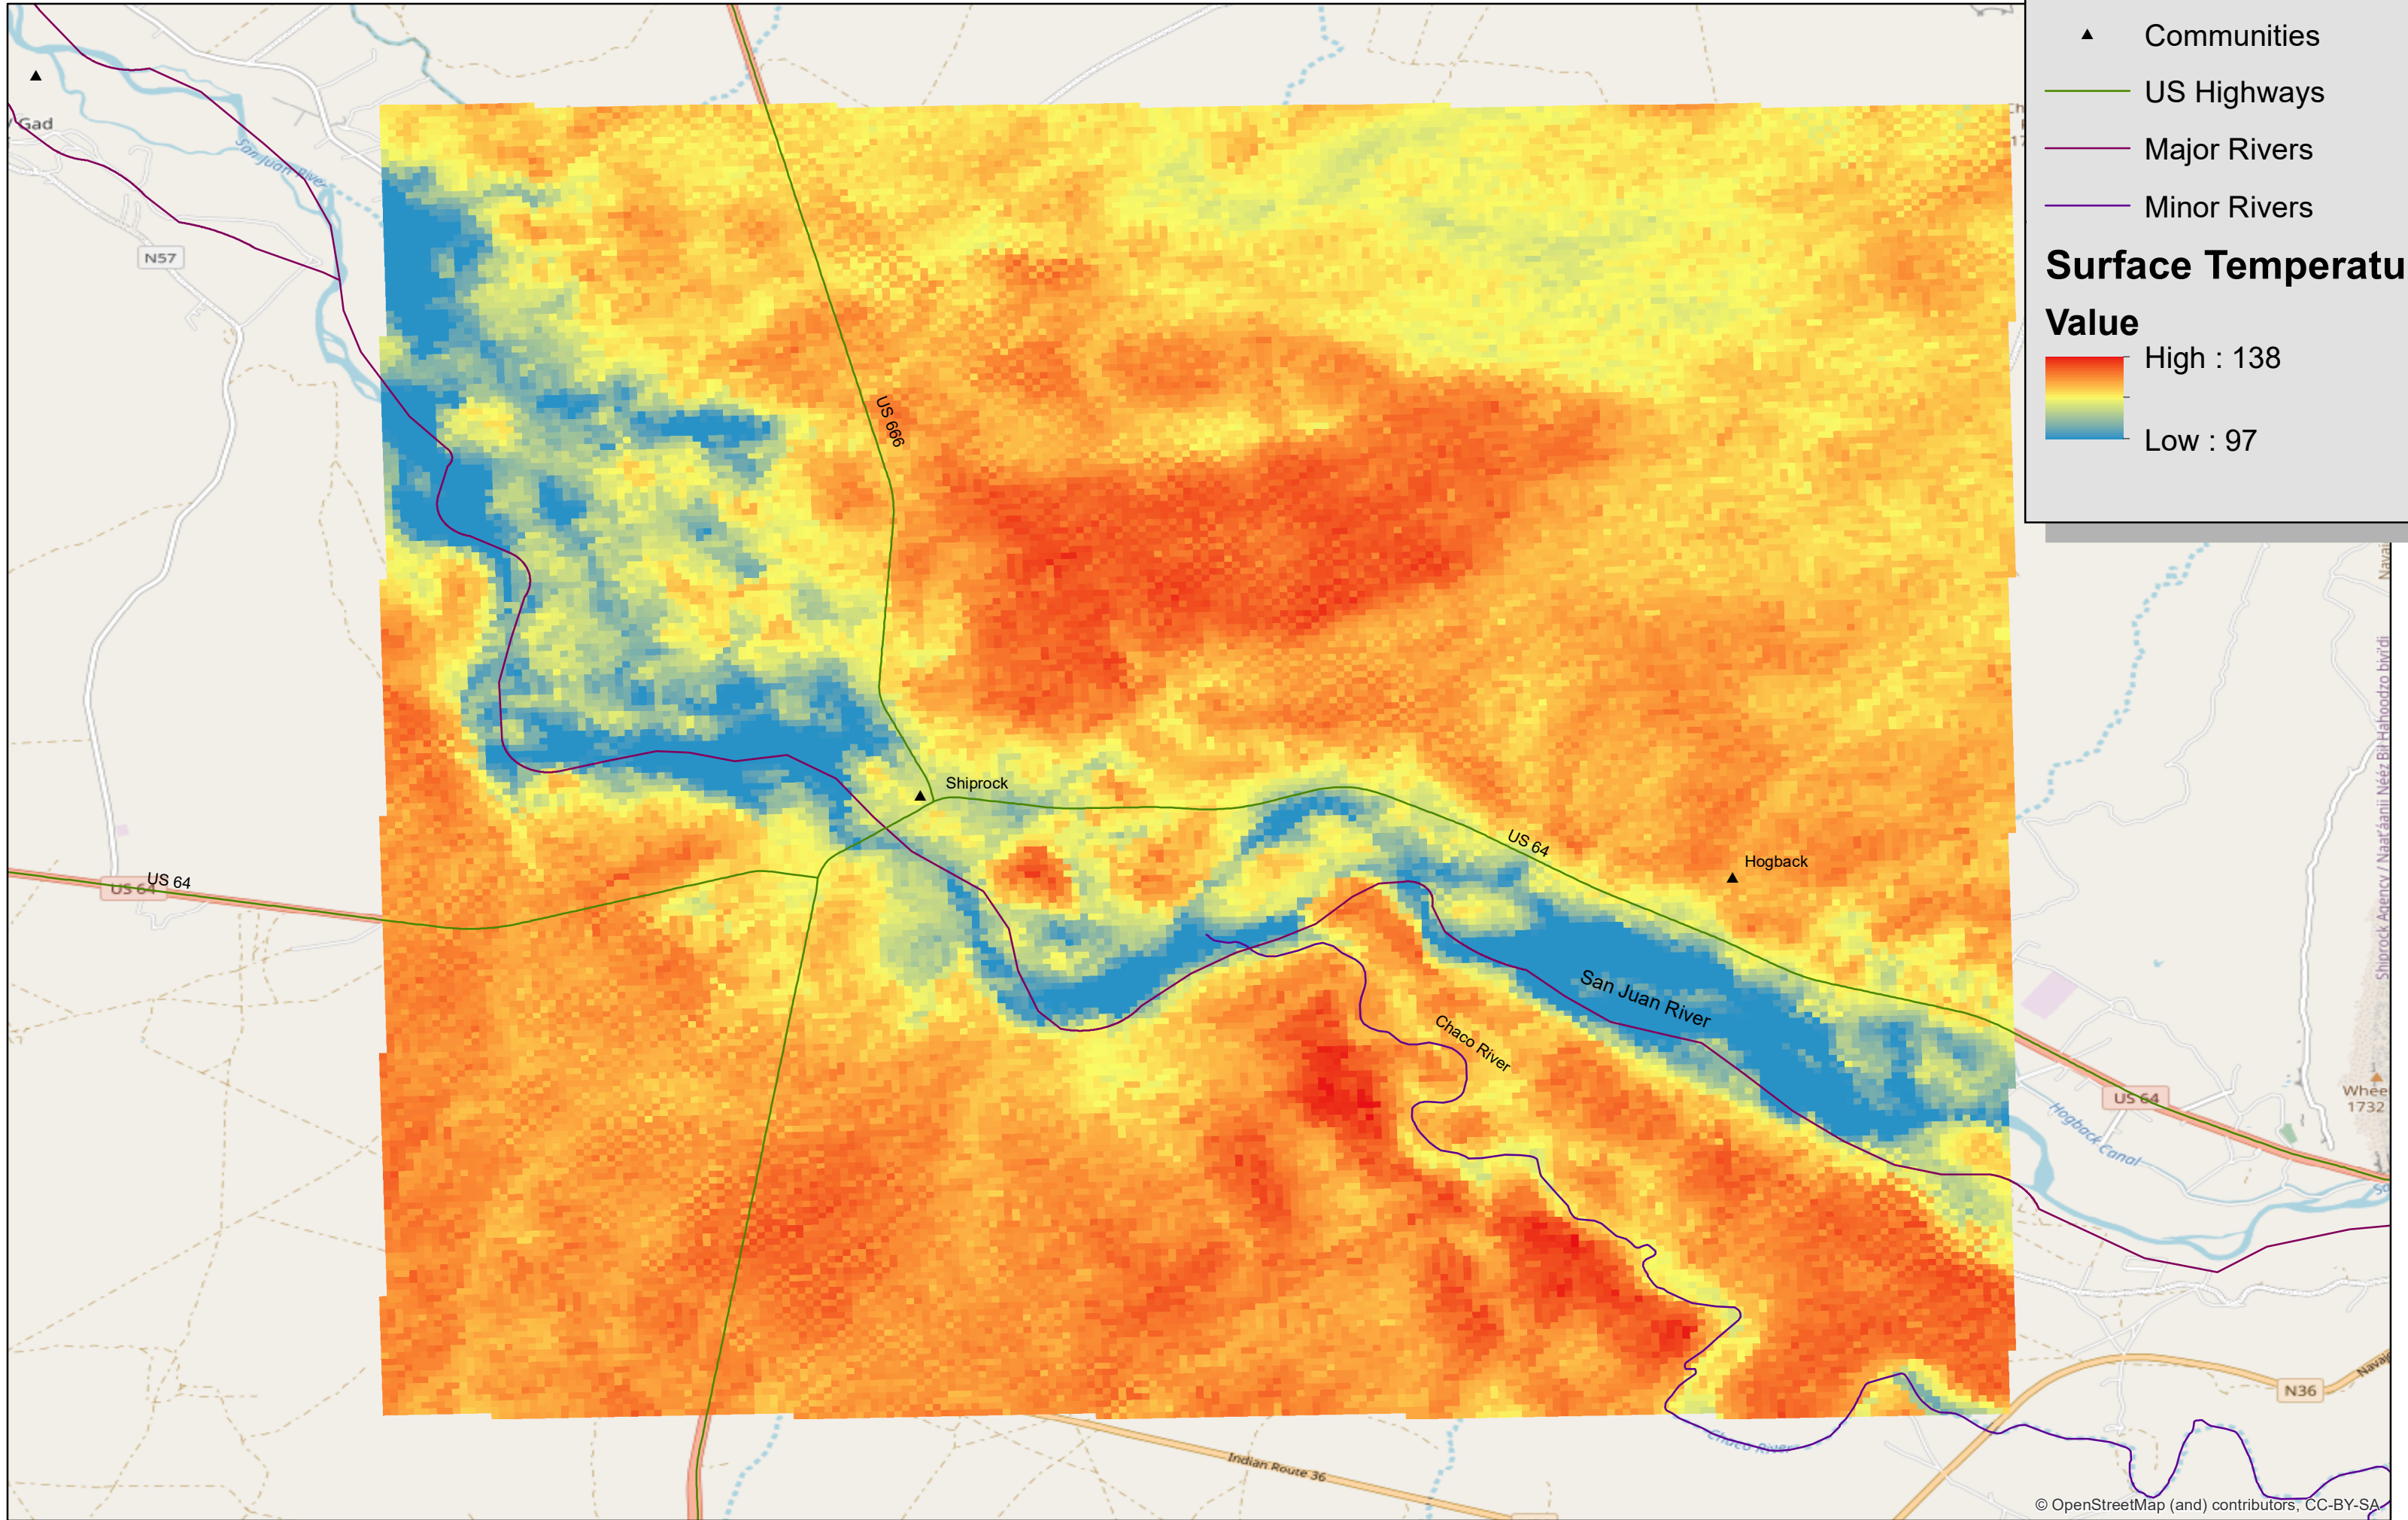

Daytime

Nighttime

Legend

- ▲ Communities
- US Highways
- Major Rivers
- Minor Rivers

Surface Temperature Value