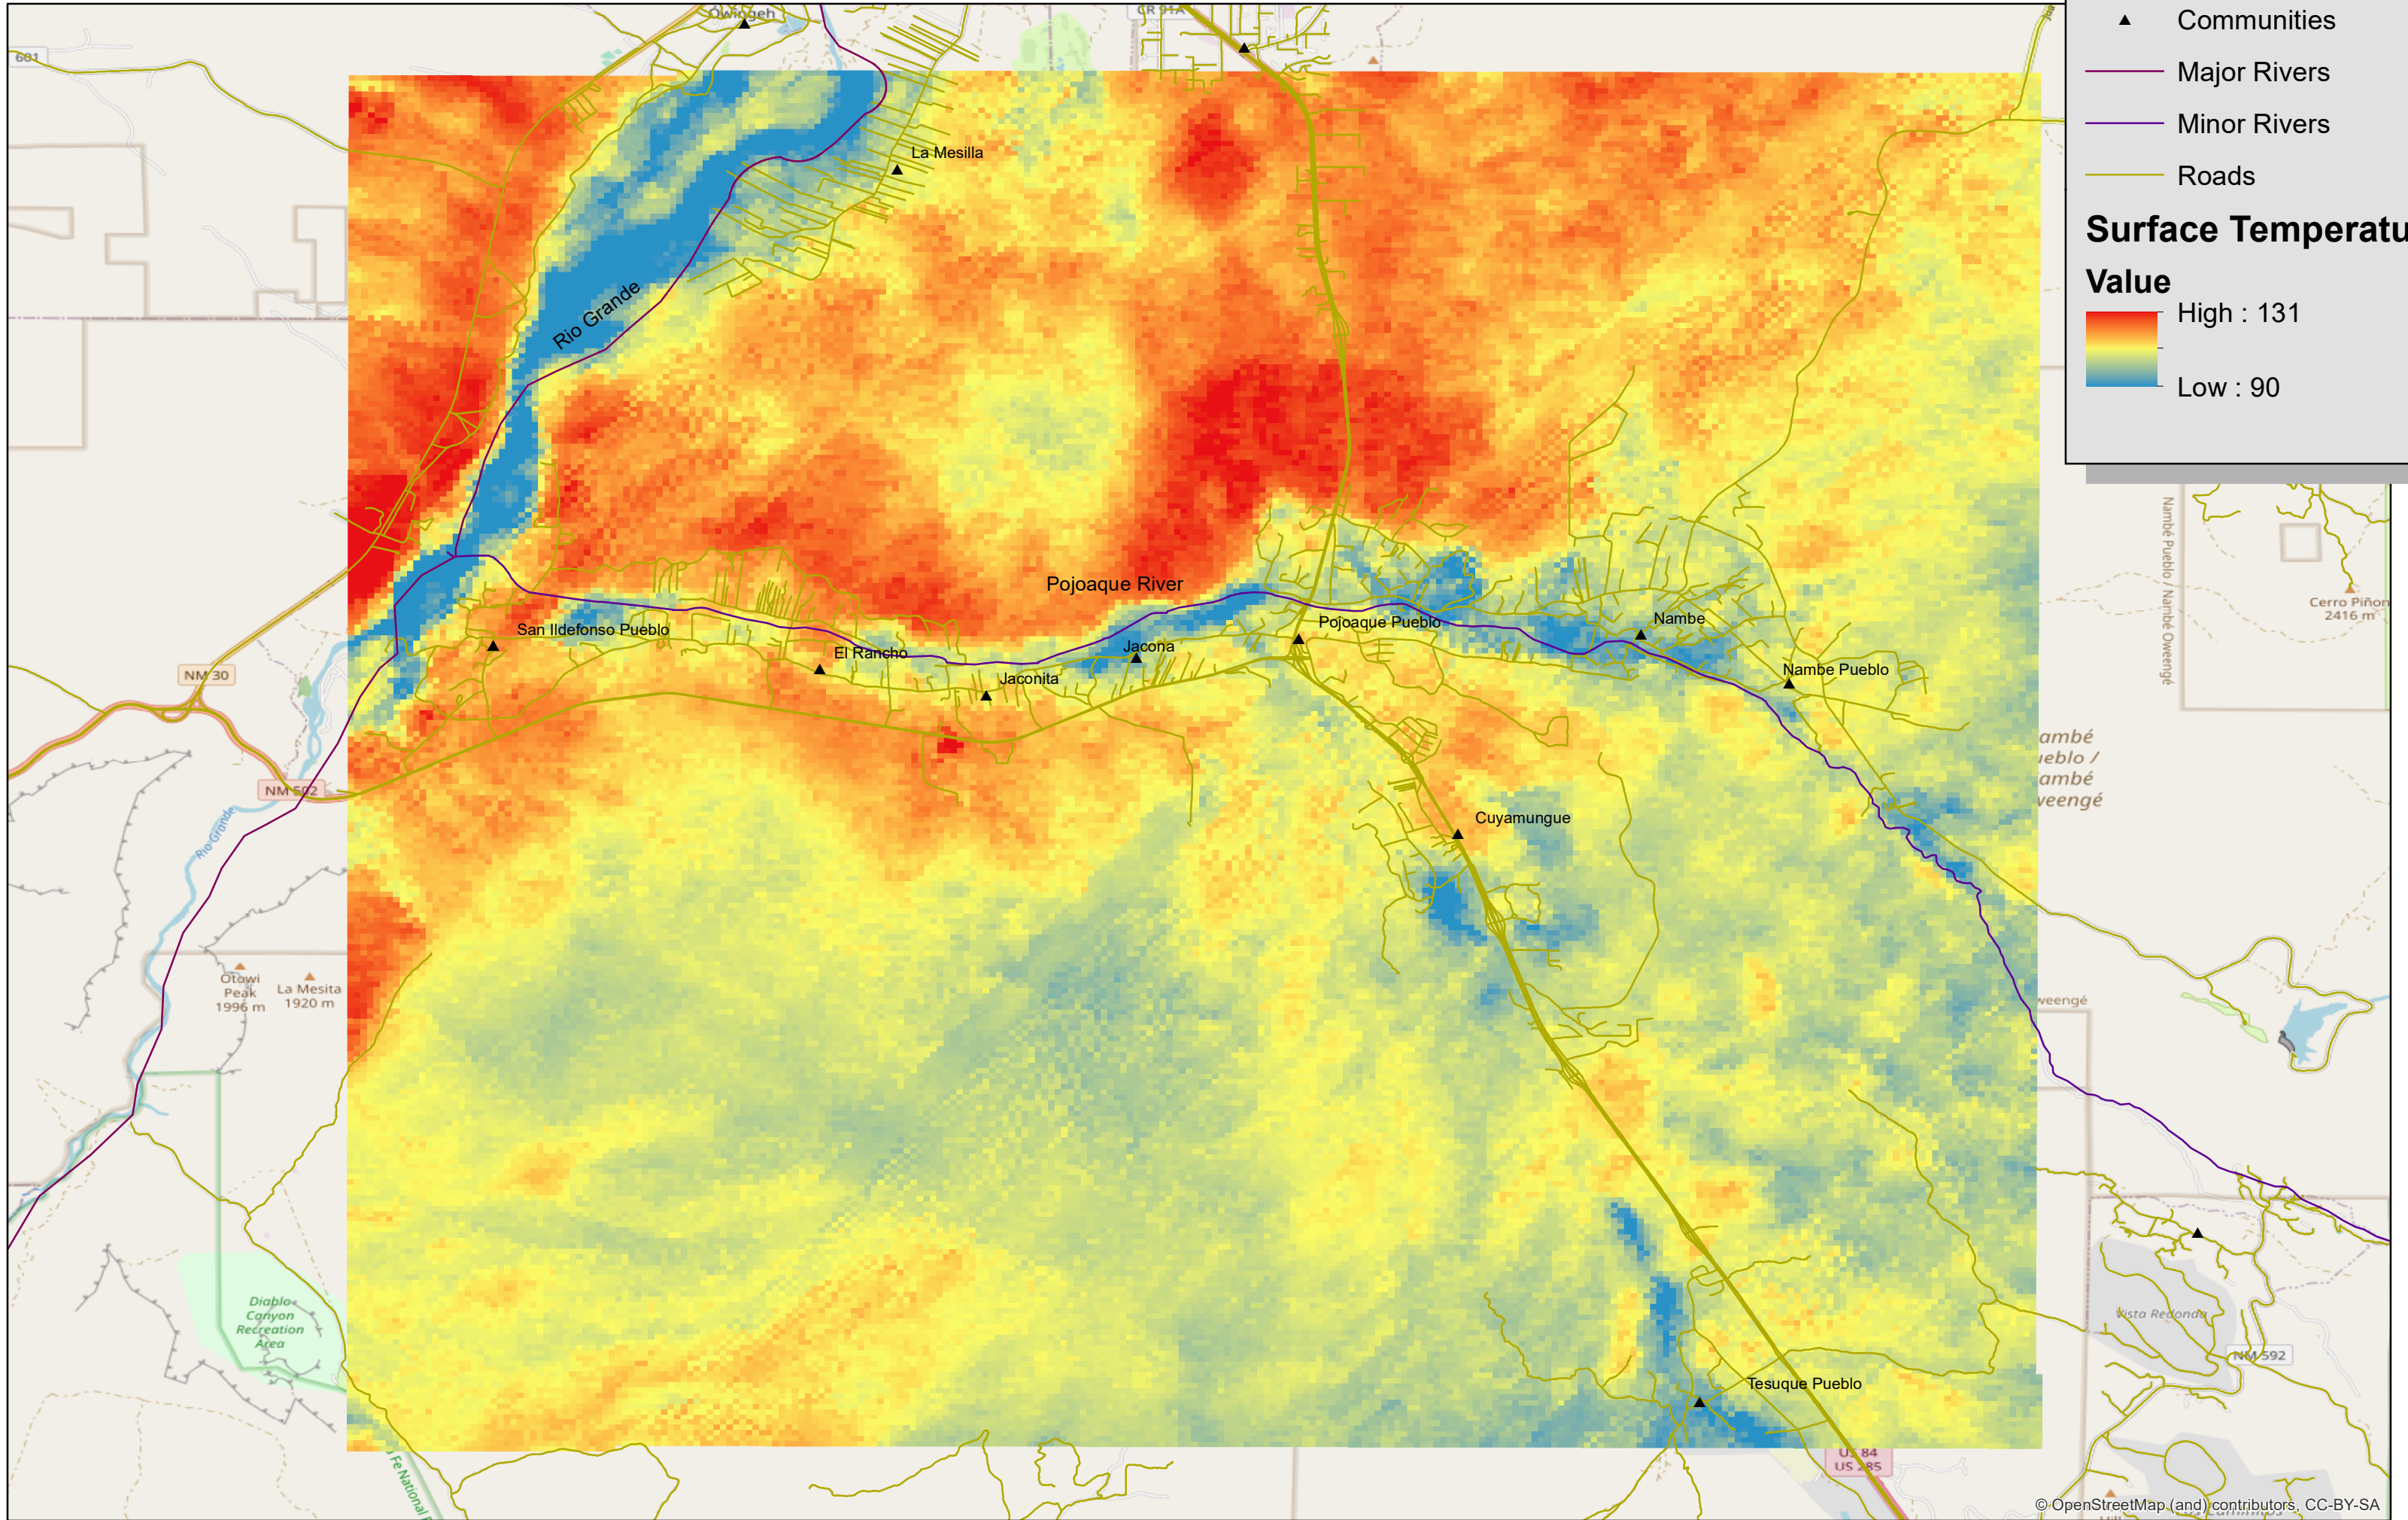

Daytime

Legend

- ▲ Communities
- Major Rivers
- Minor Rivers
- Roads

Surface Temperature Value

Nighttime

Legend

- ▲ Communities
- Major Rivers
- Minor Rivers
- Roads

Surface Temperature Value