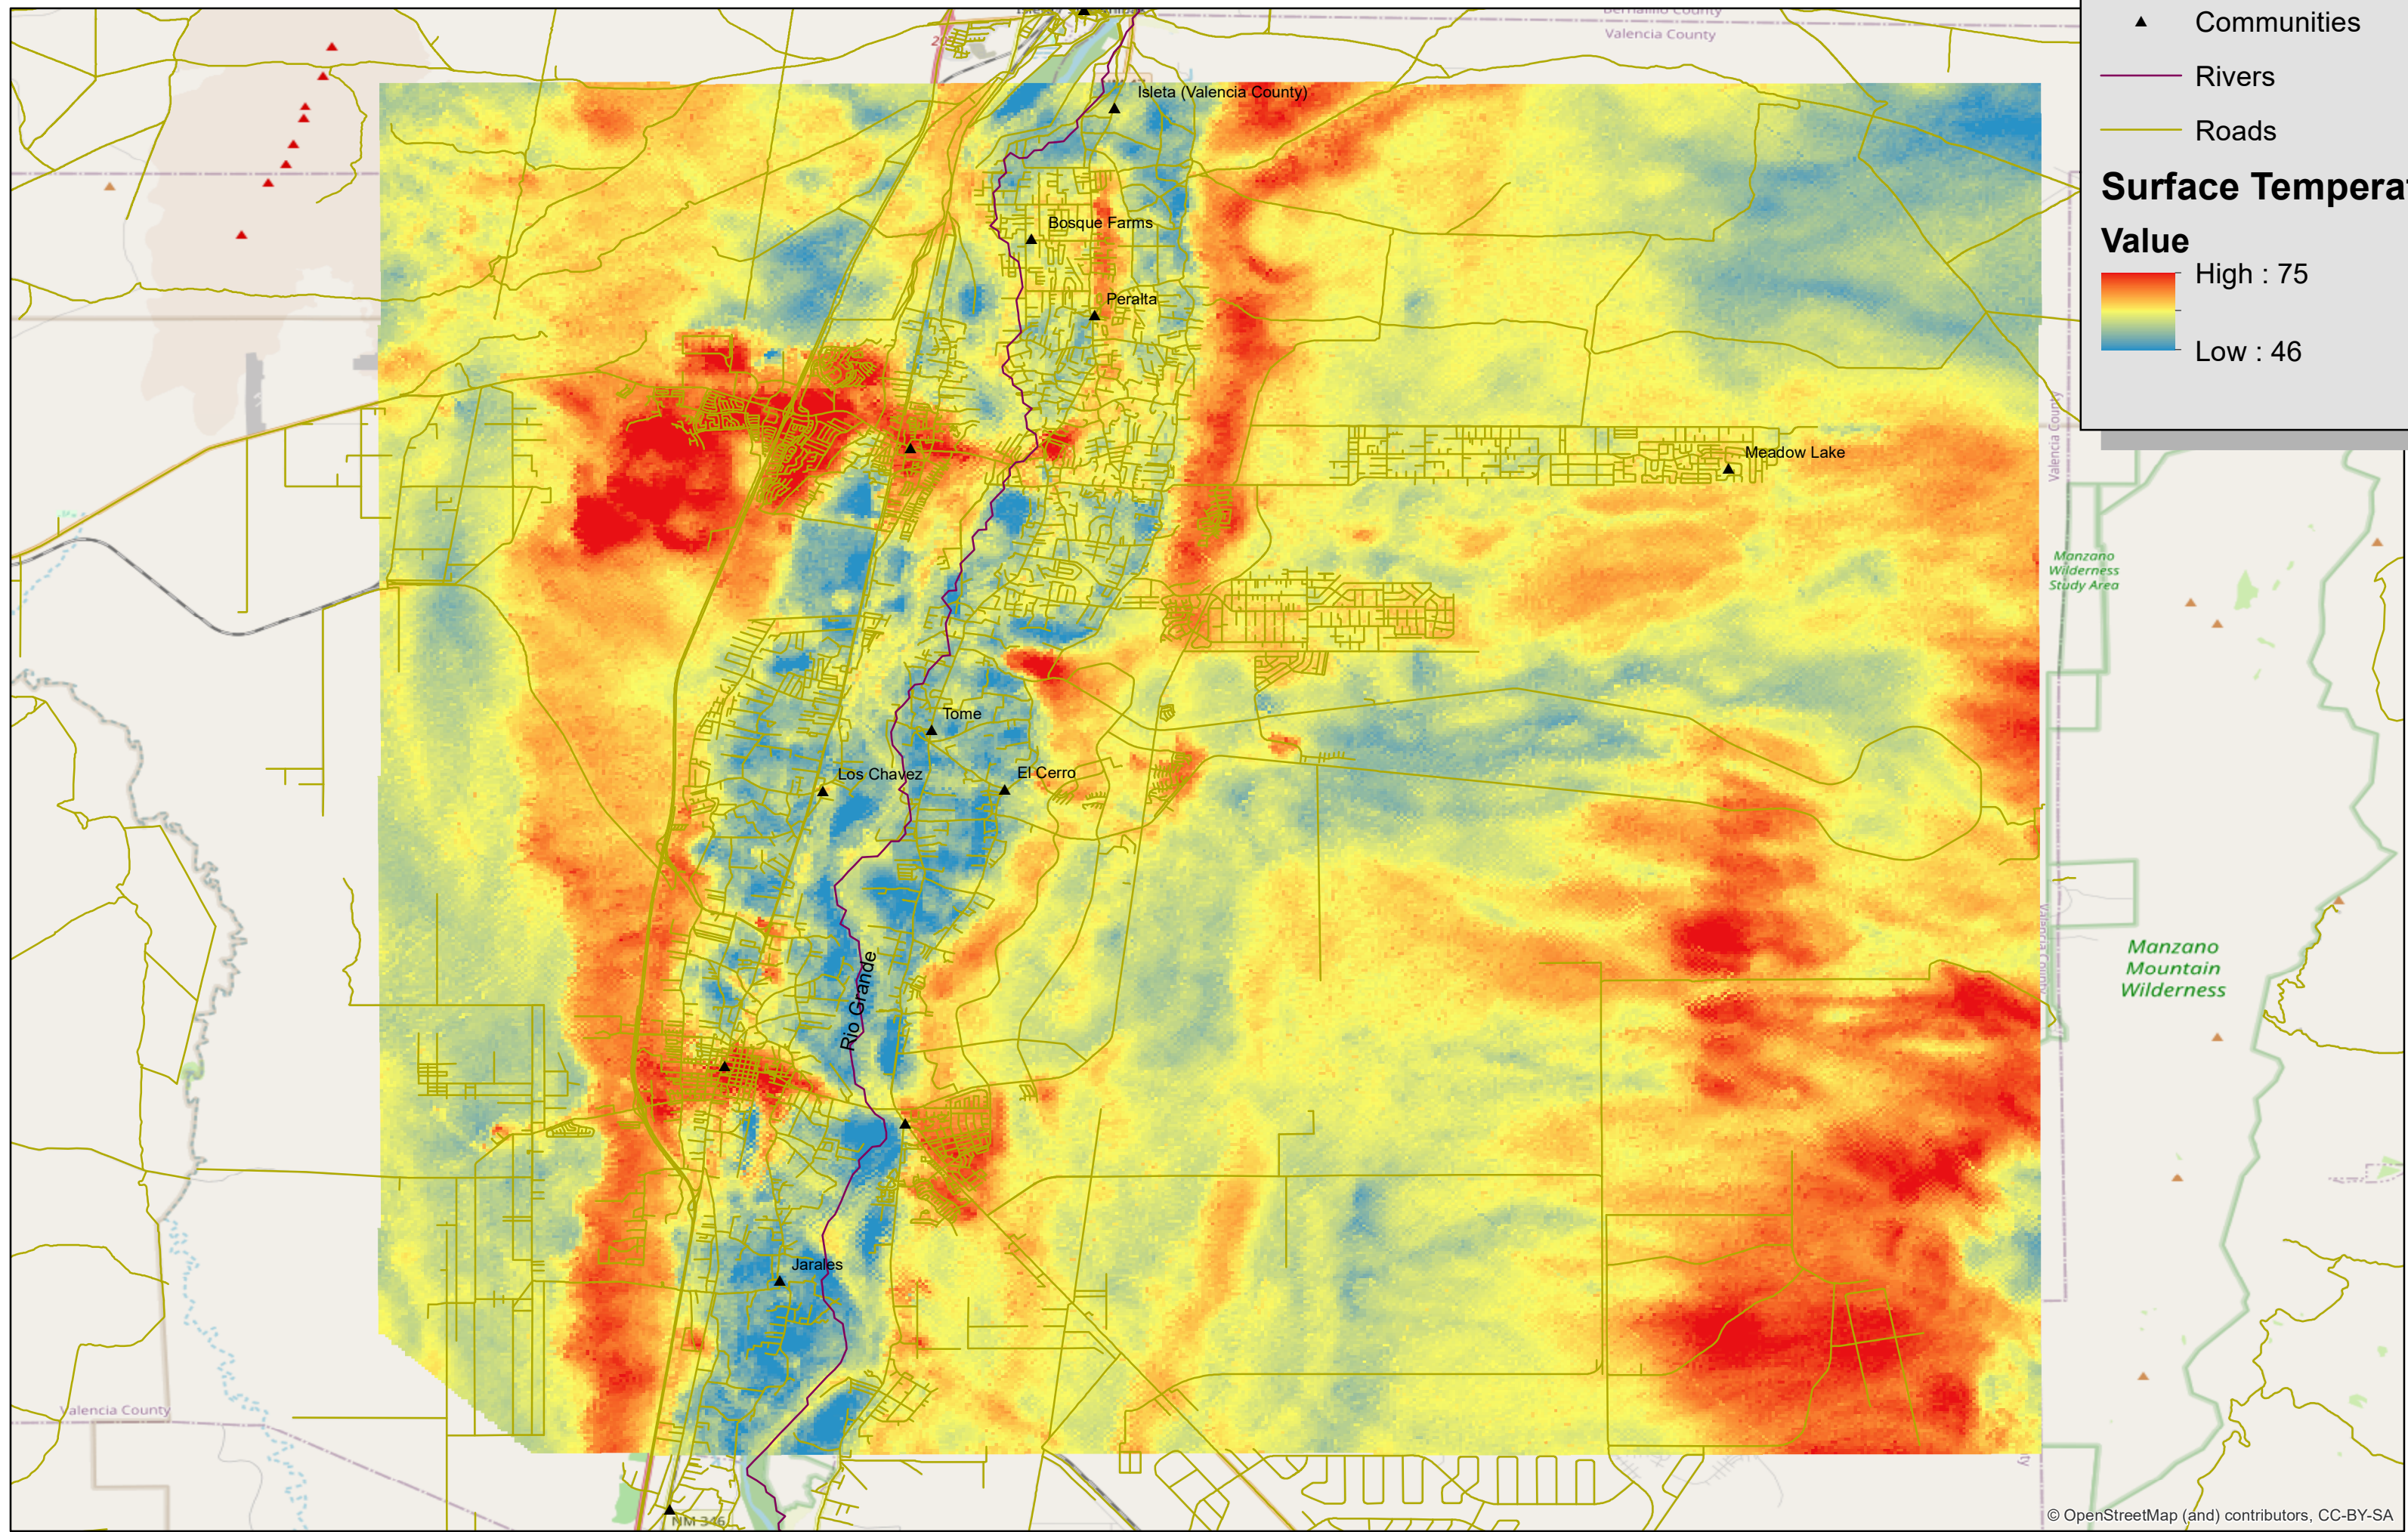

Daytime

Legend

- ▲ Communities
- Rivers
- Roads

Surface Temperature

Nighttime

Legend

- ▲ Communities
- Rivers
- Roads

Surface Temperature Value