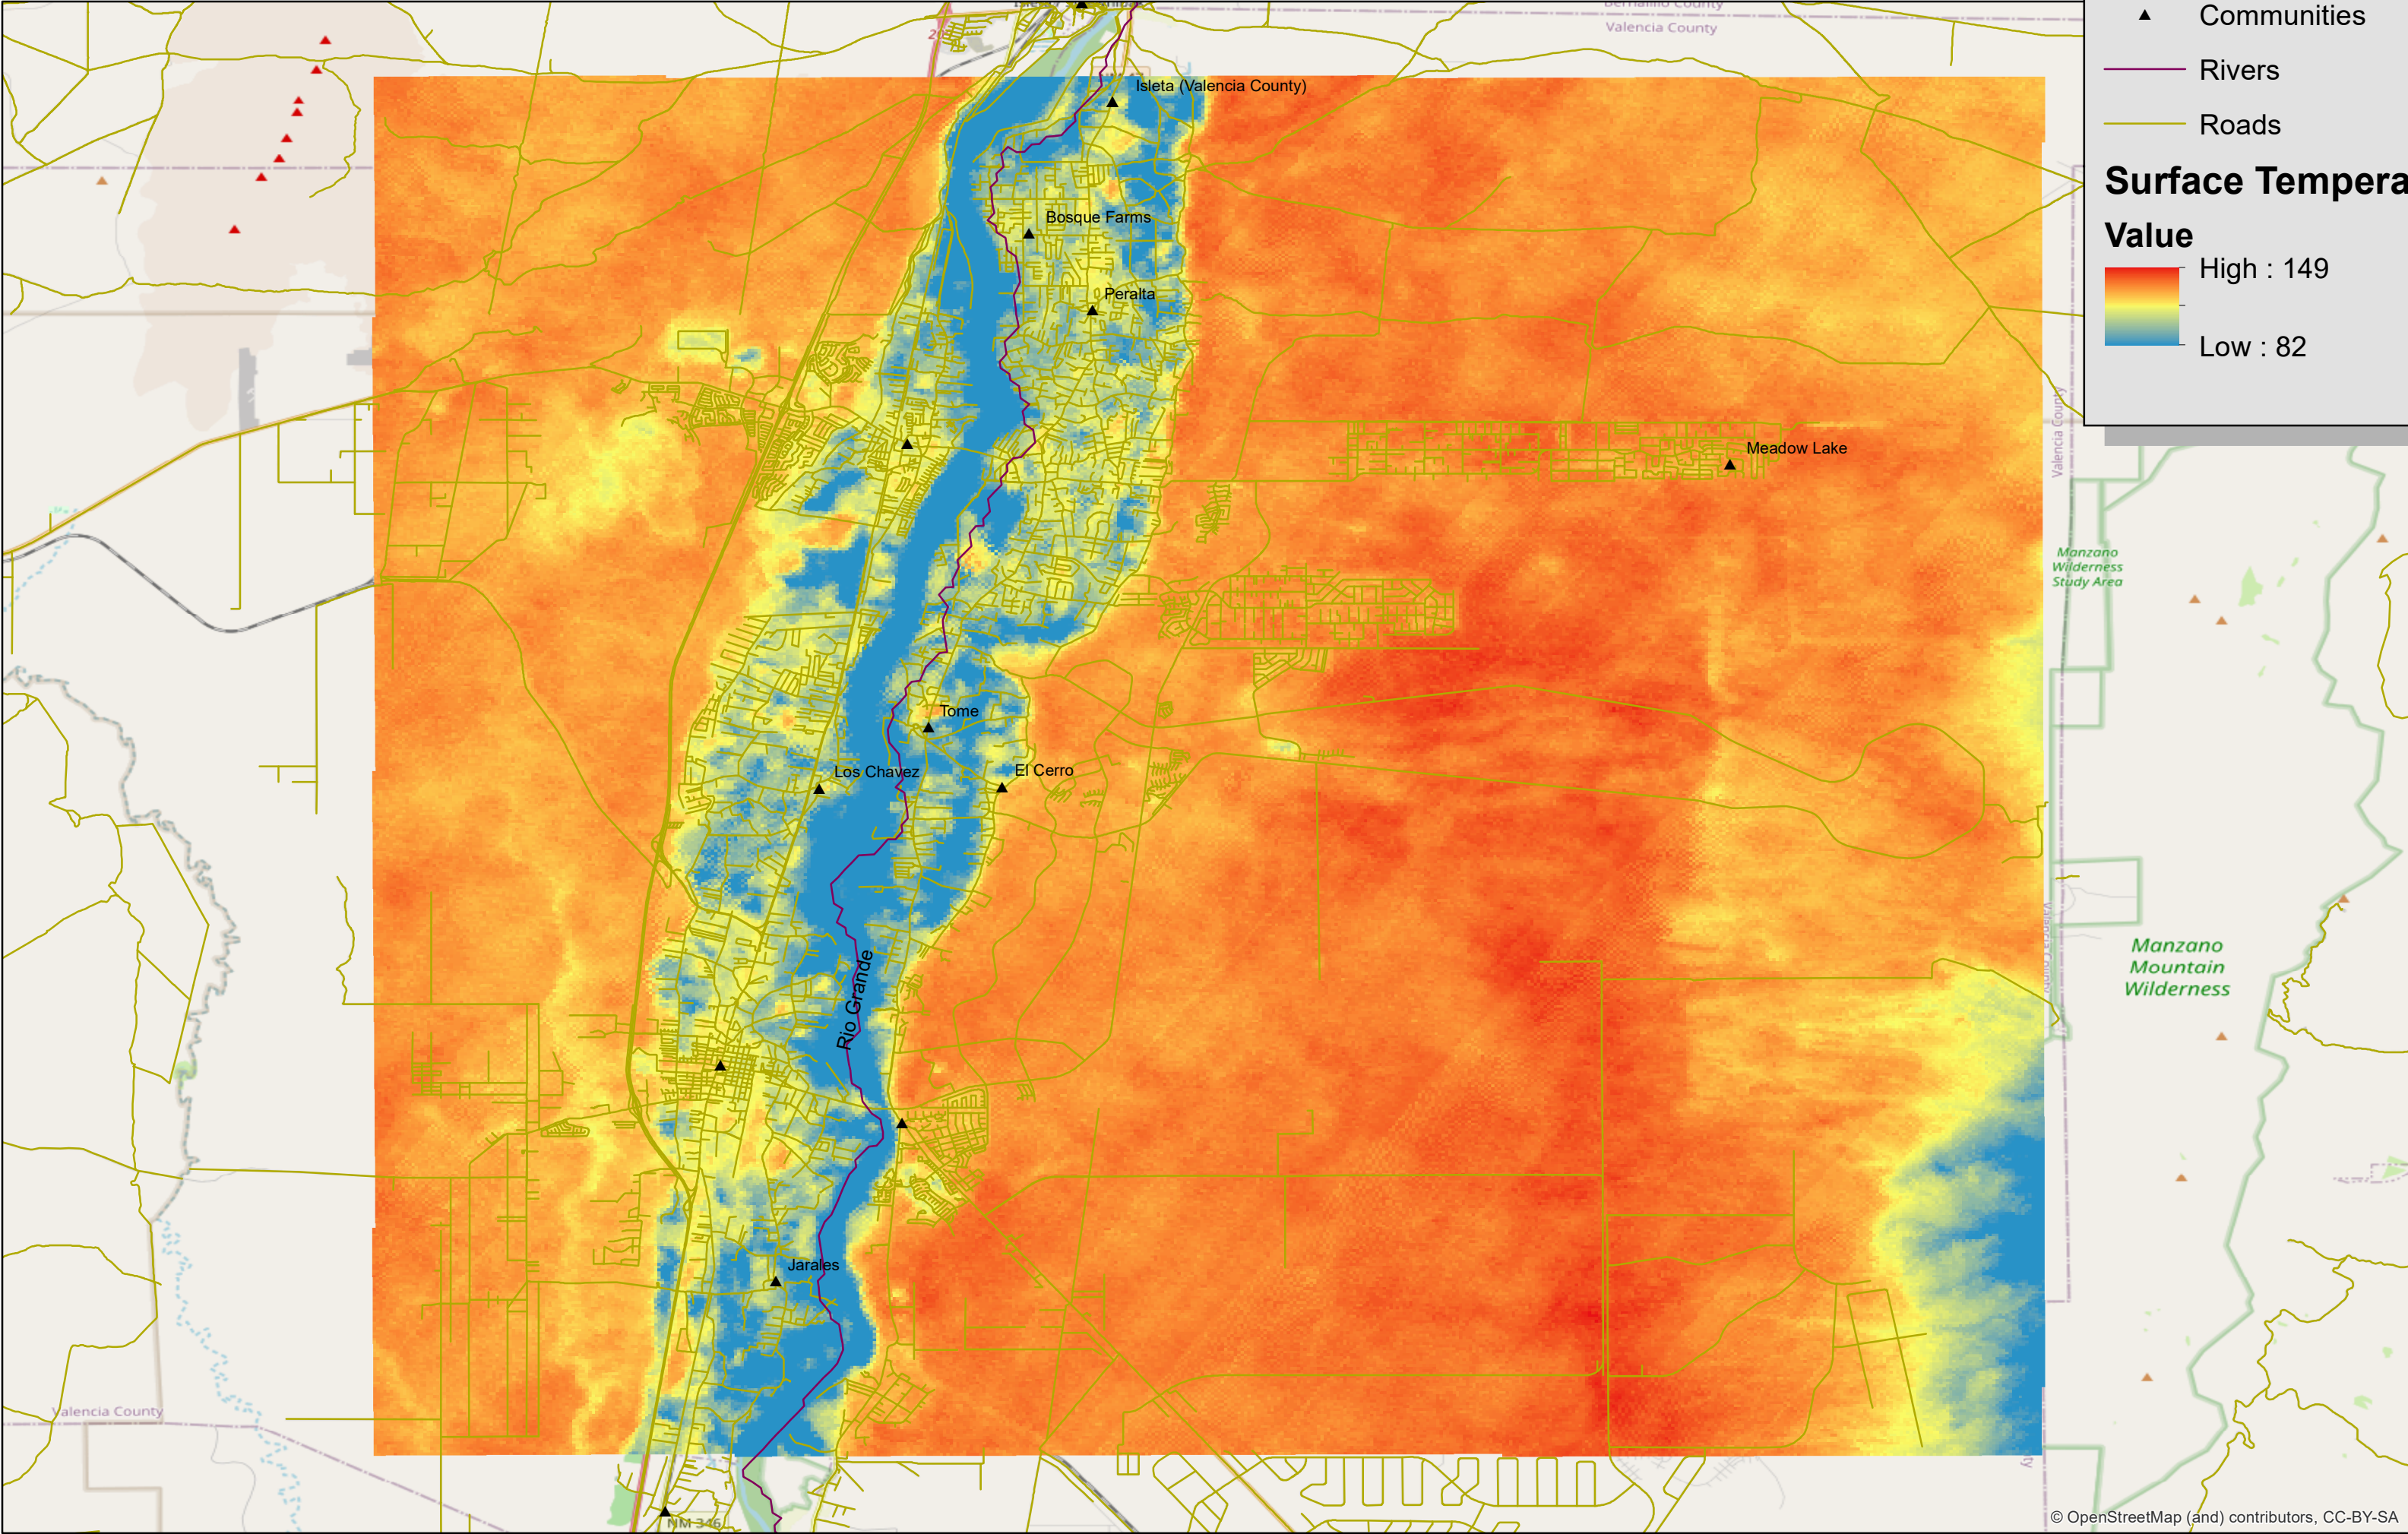

Daytime

Legend

- ▲ Communities
- Rivers
- Roads

Surface Temperature

Nighttime

Legend

- ▲ Communities
- Rivers
- Roads

Surface Temperature Value