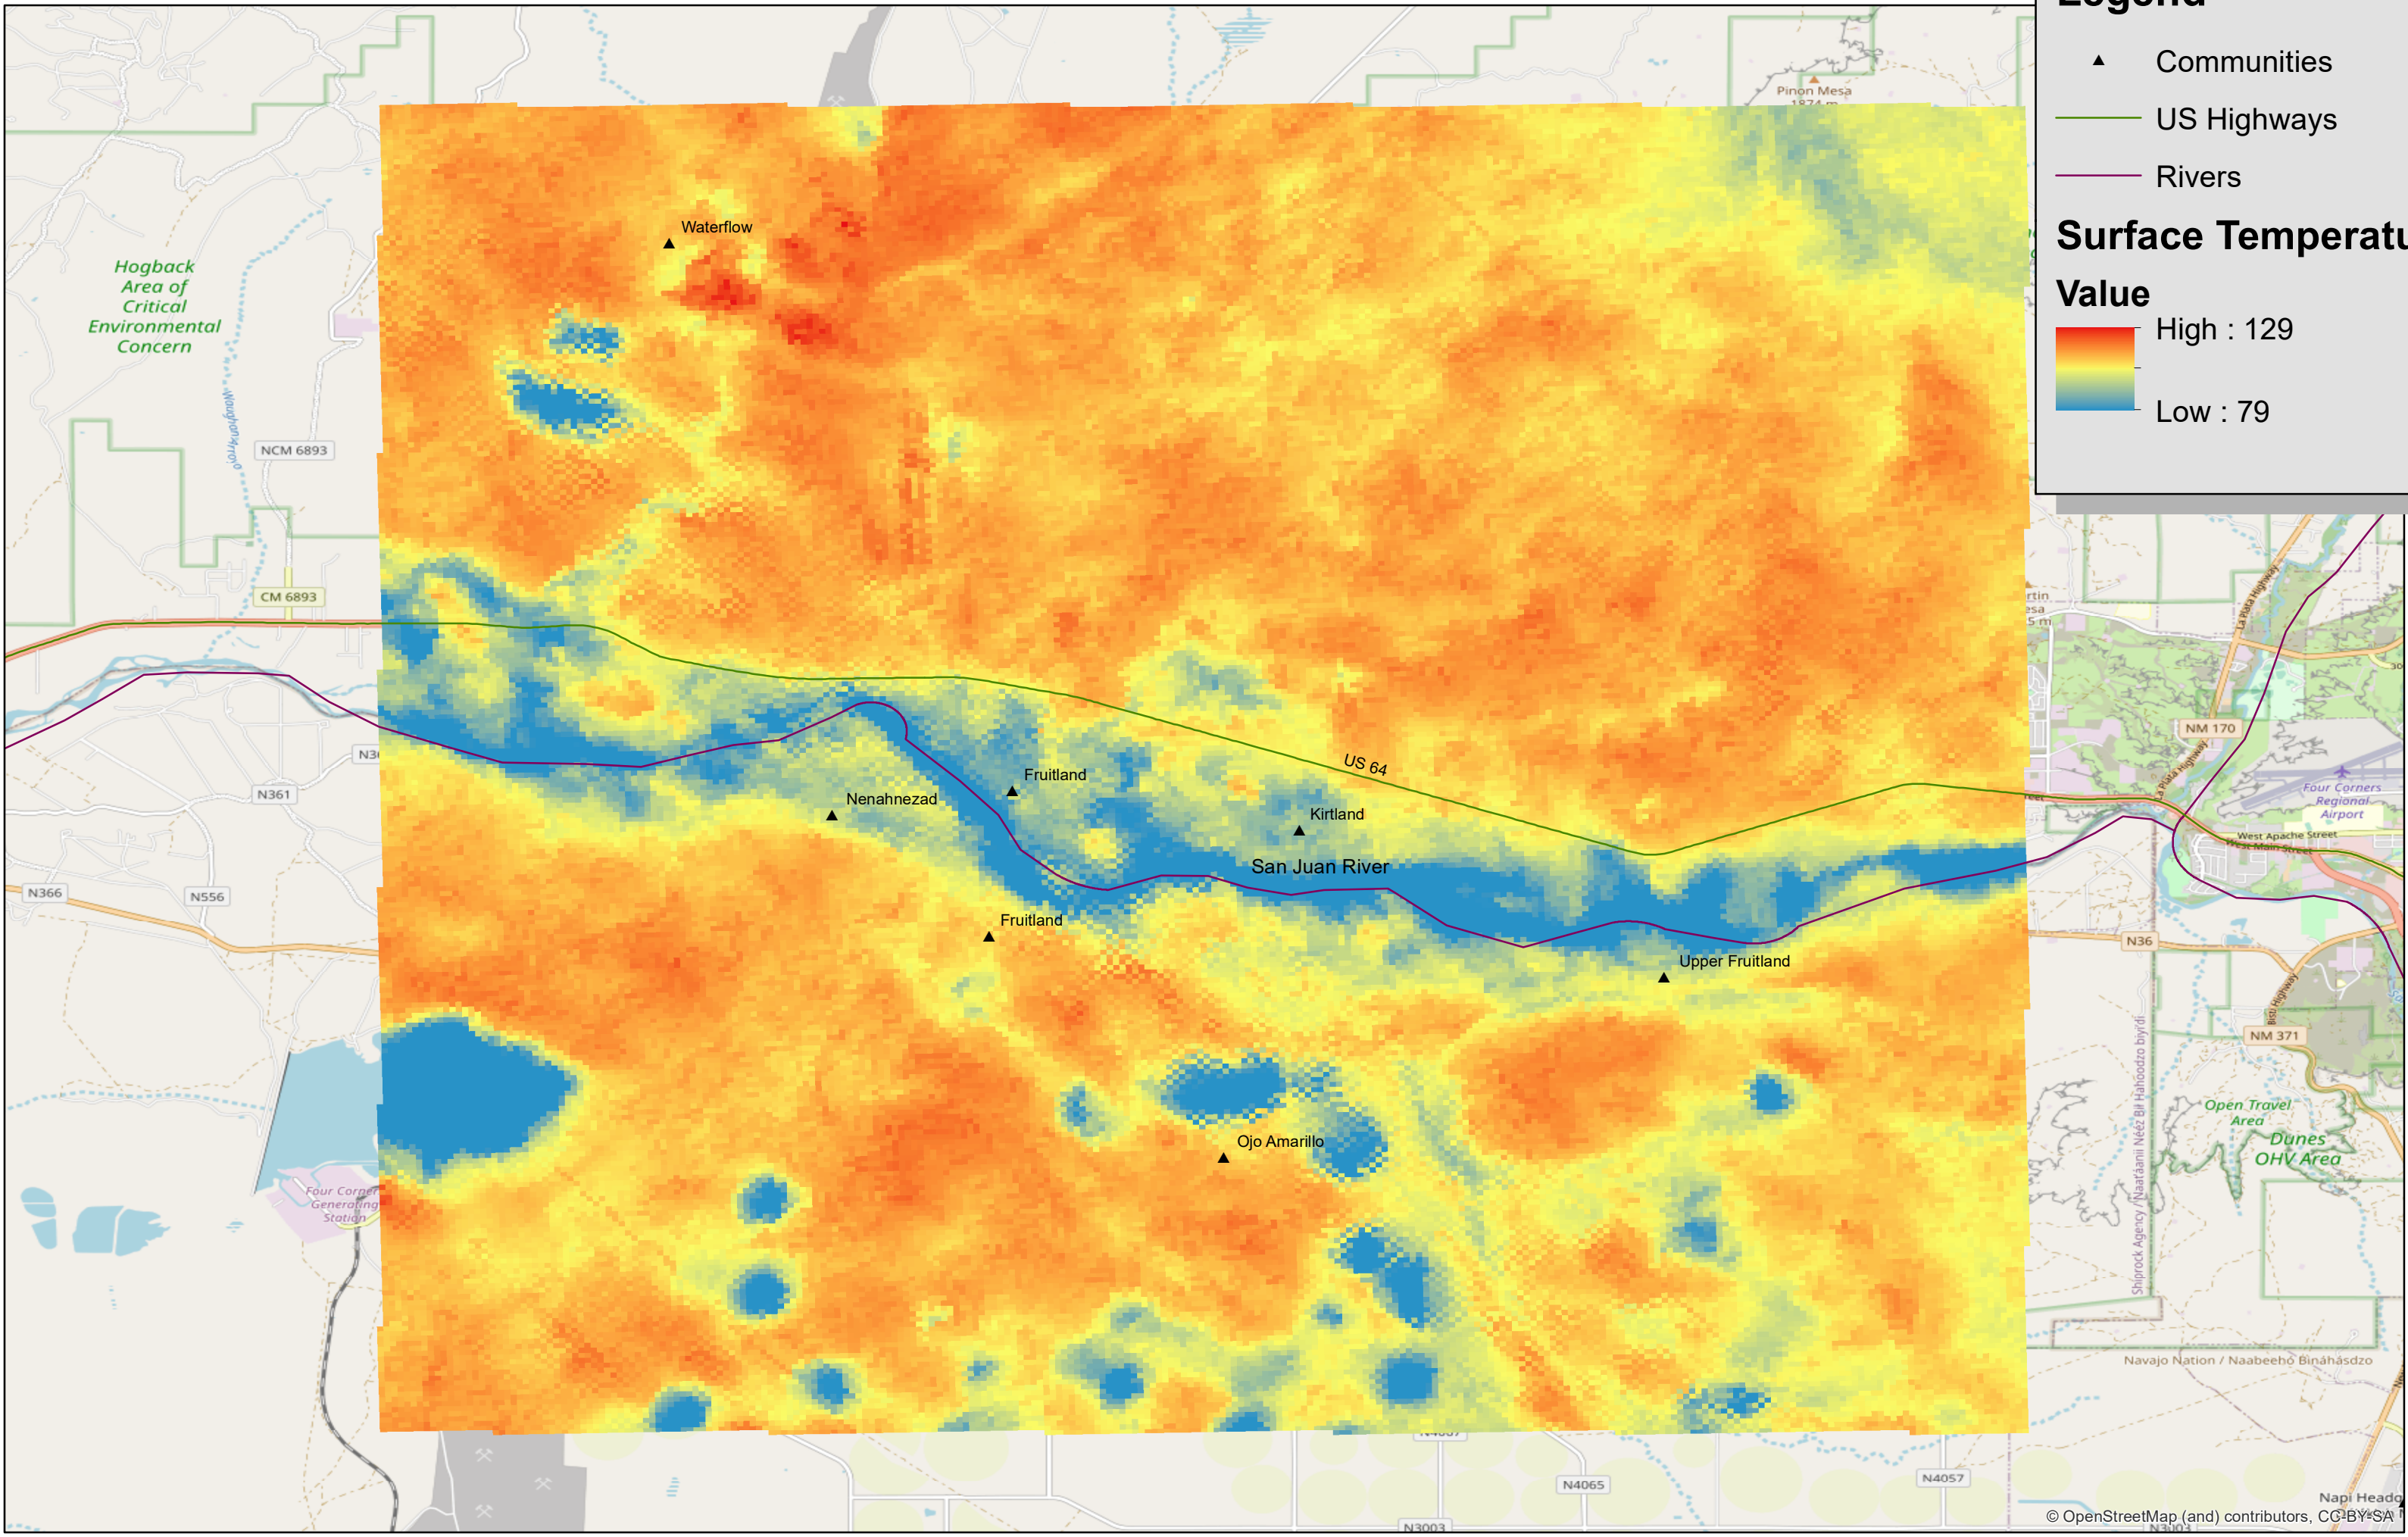

# Daytime

## Legend

- ▲ Communities
- US Highways
- Rivers

### Surface Temperature Value

High : 129  
Low : 79

# Nighttime