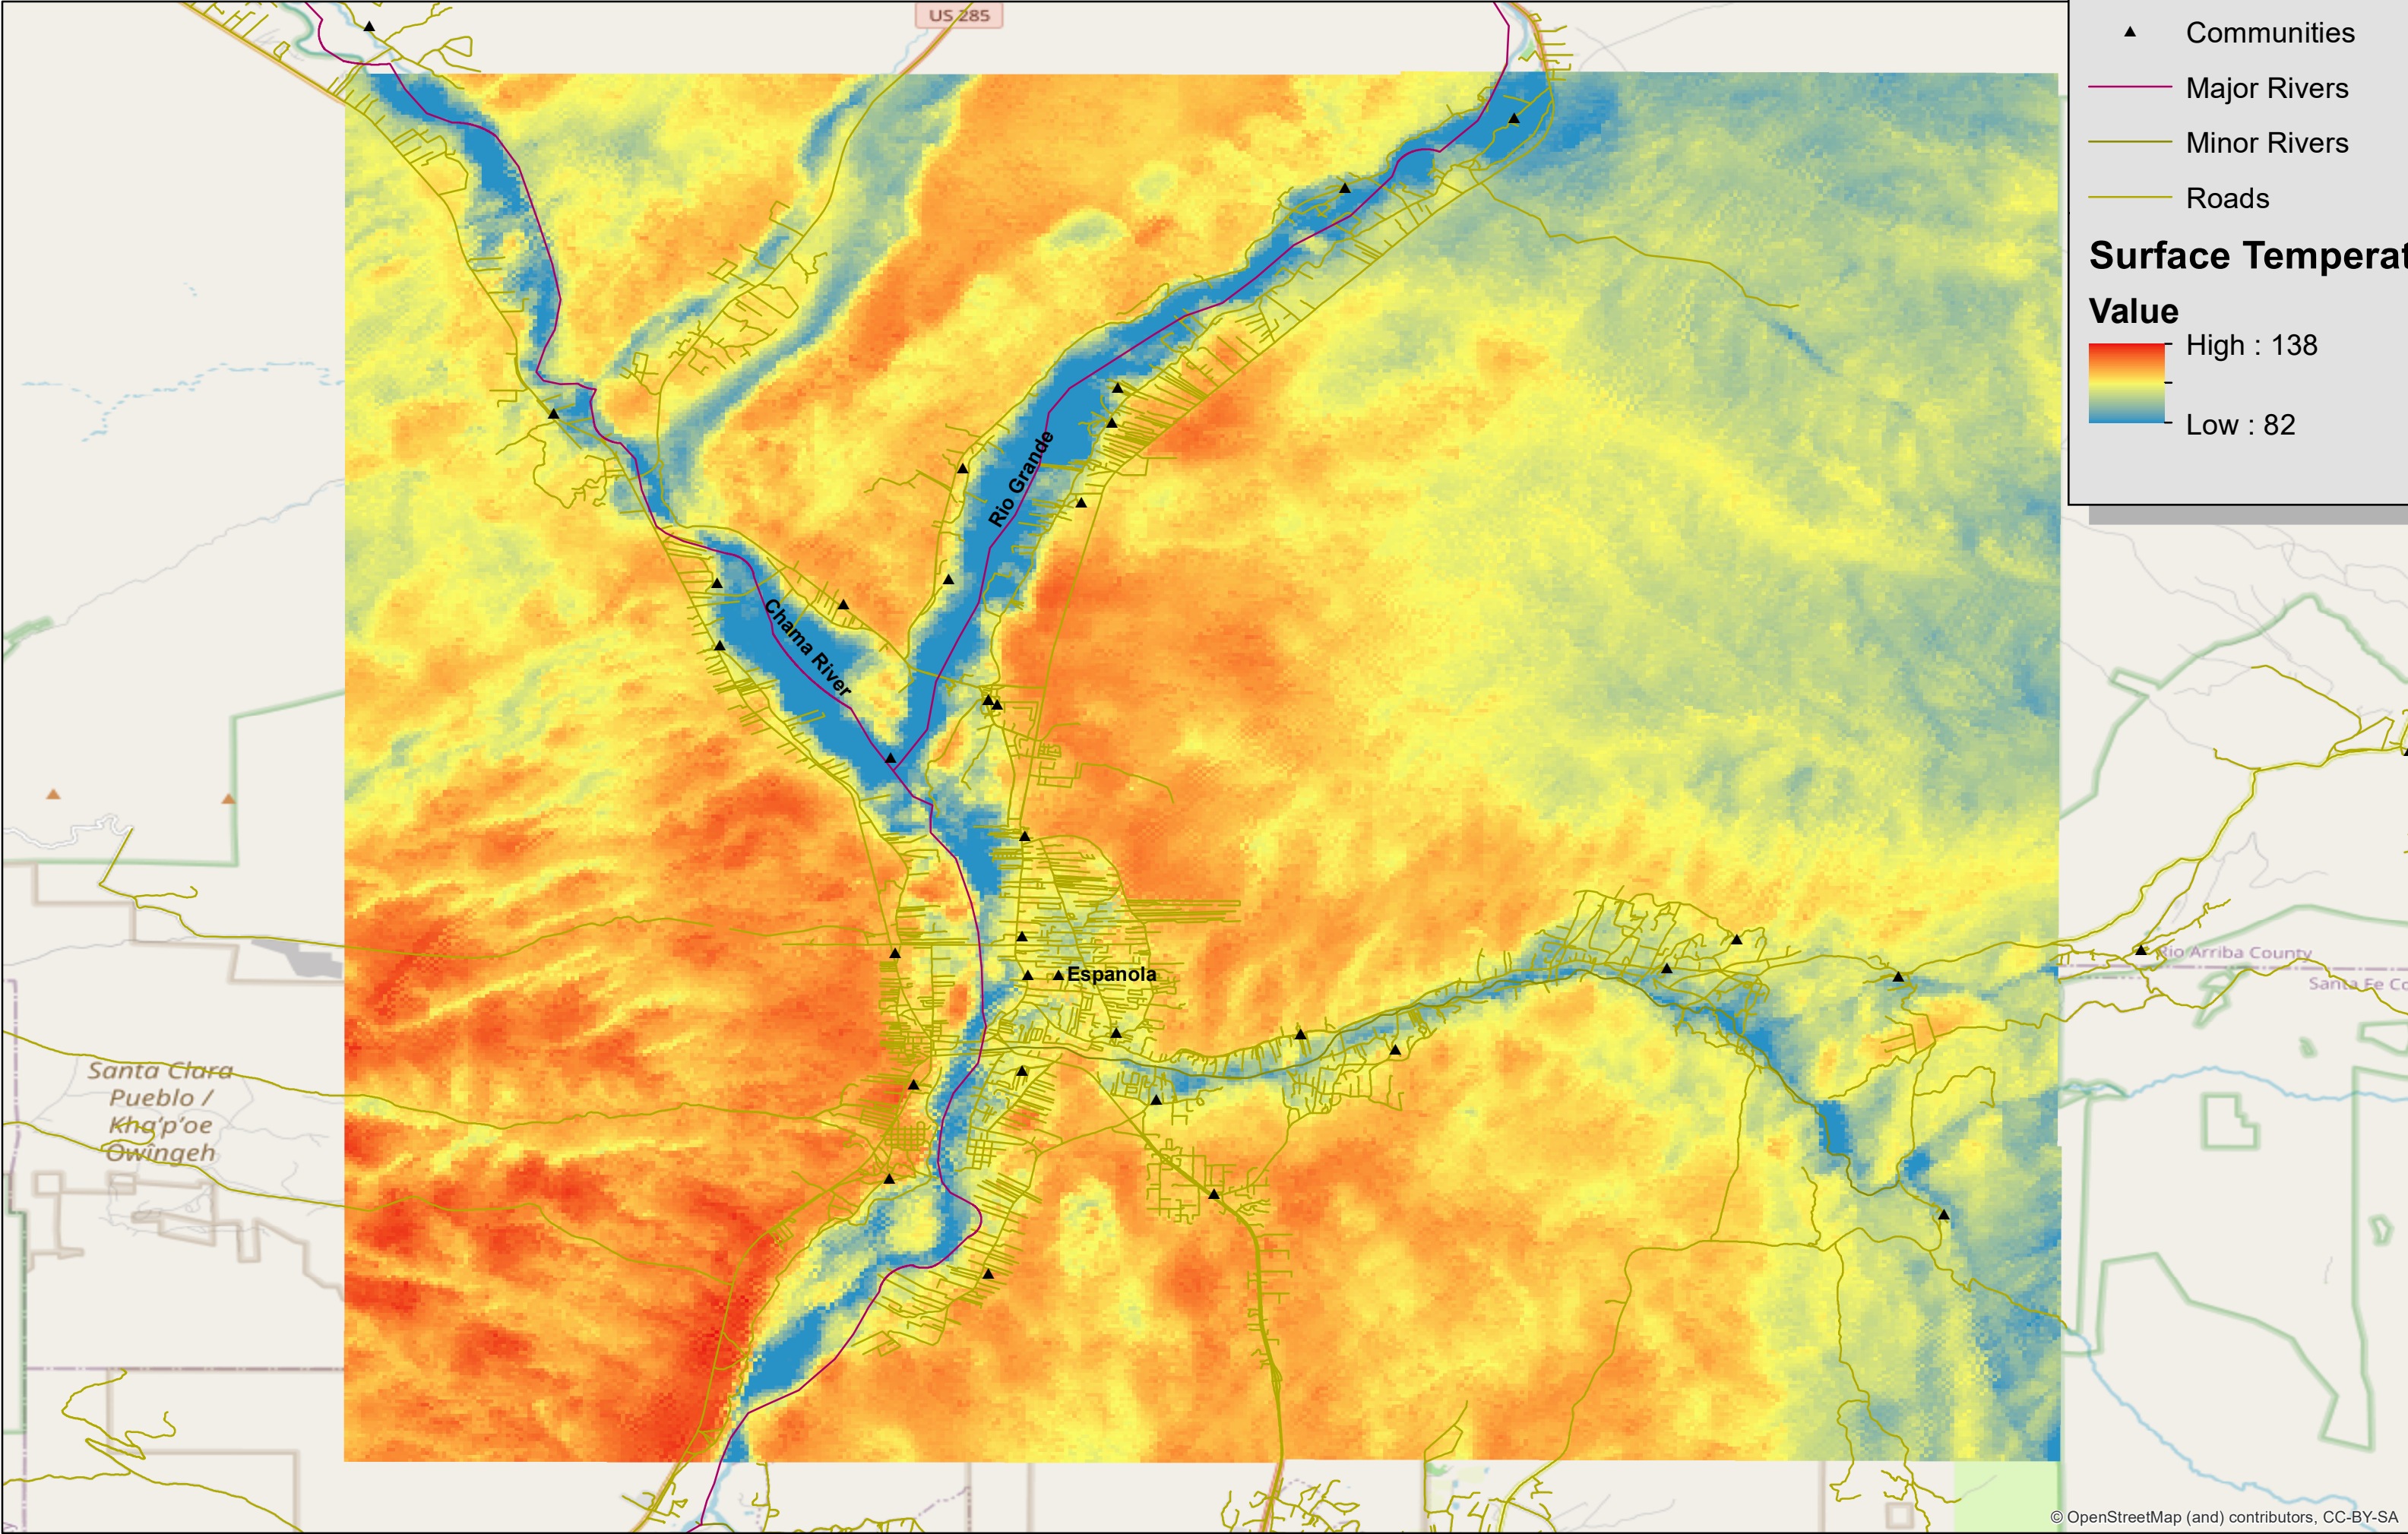

Legend

- ▲ Communities
- Major Rivers
- Minor Rivers
- Roads

Surface Temperature Value

Nighttime

Legend

- ▲ Communities
- Major Rivers
- Minor Rivers
- Roads

Surface Temperature Value

High : 109
Low : 73