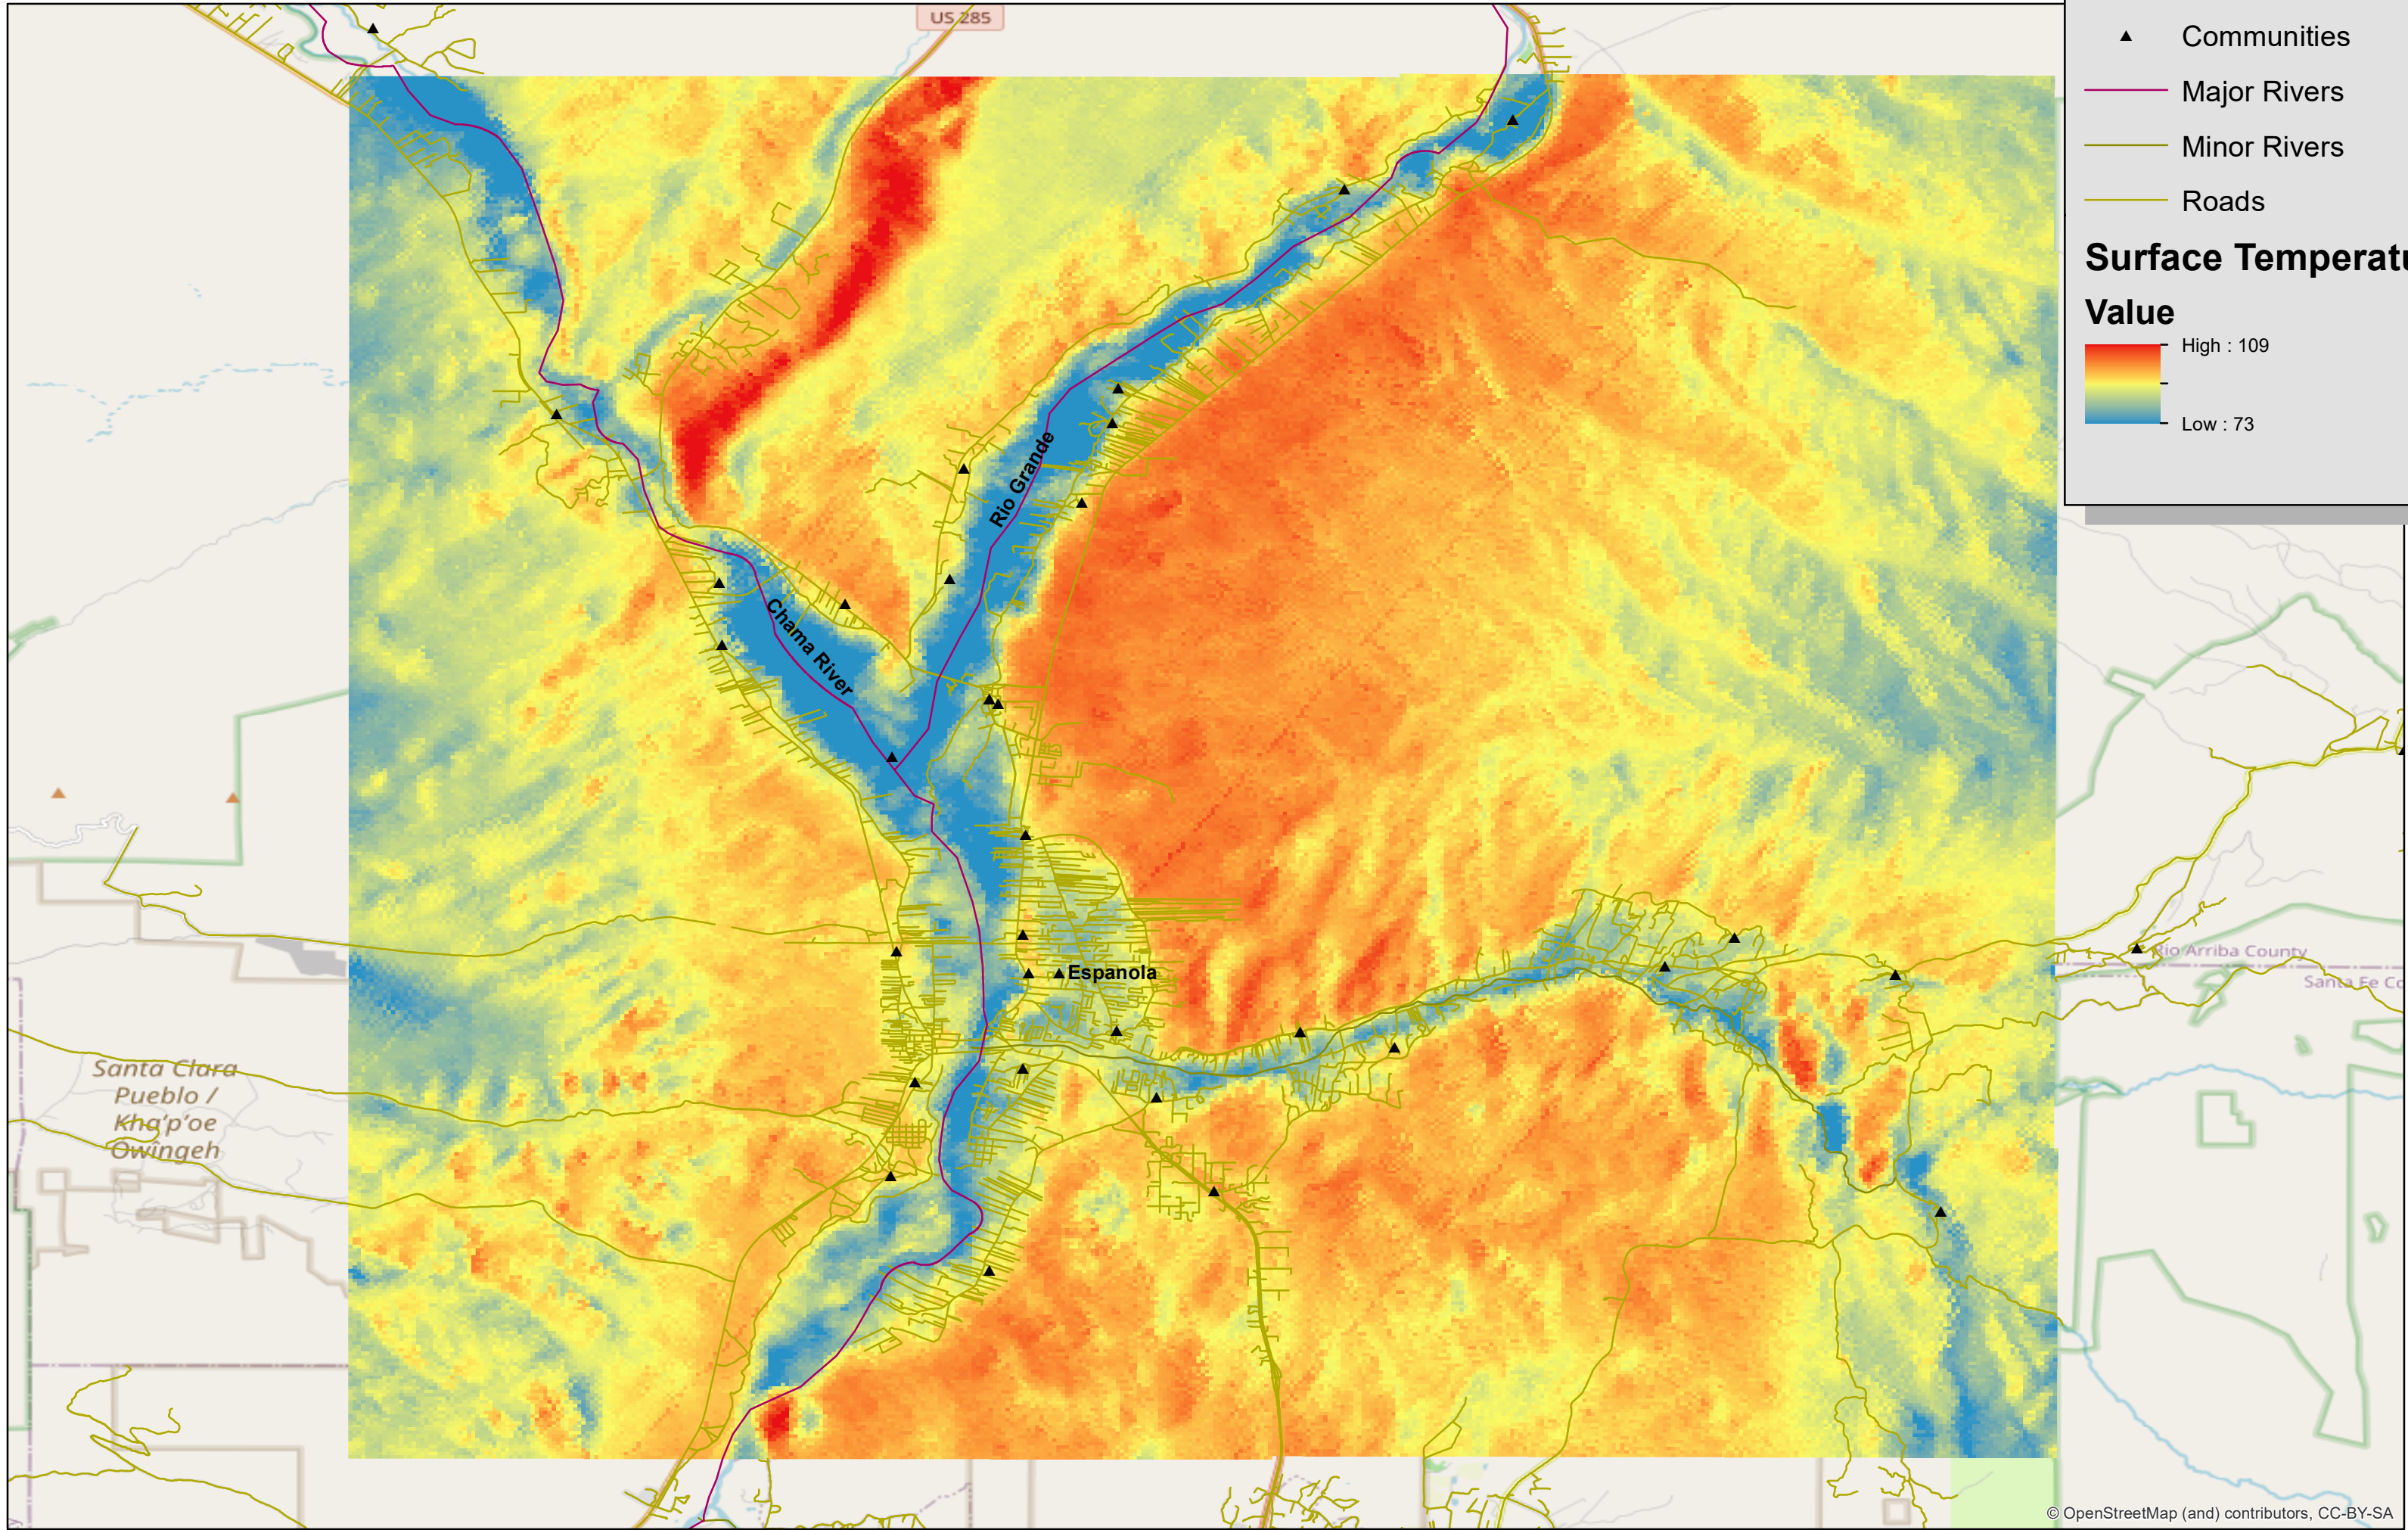

Legend

- ▲ Communities
- Major Rivers
- Minor Rivers
- Roads

Surface Temperature Value

Nighttime

Legend

- ▲ Communities
- Major Rivers
- Minor Rivers
- Roads

Surface Temperature Value

High : 109
Low : 73