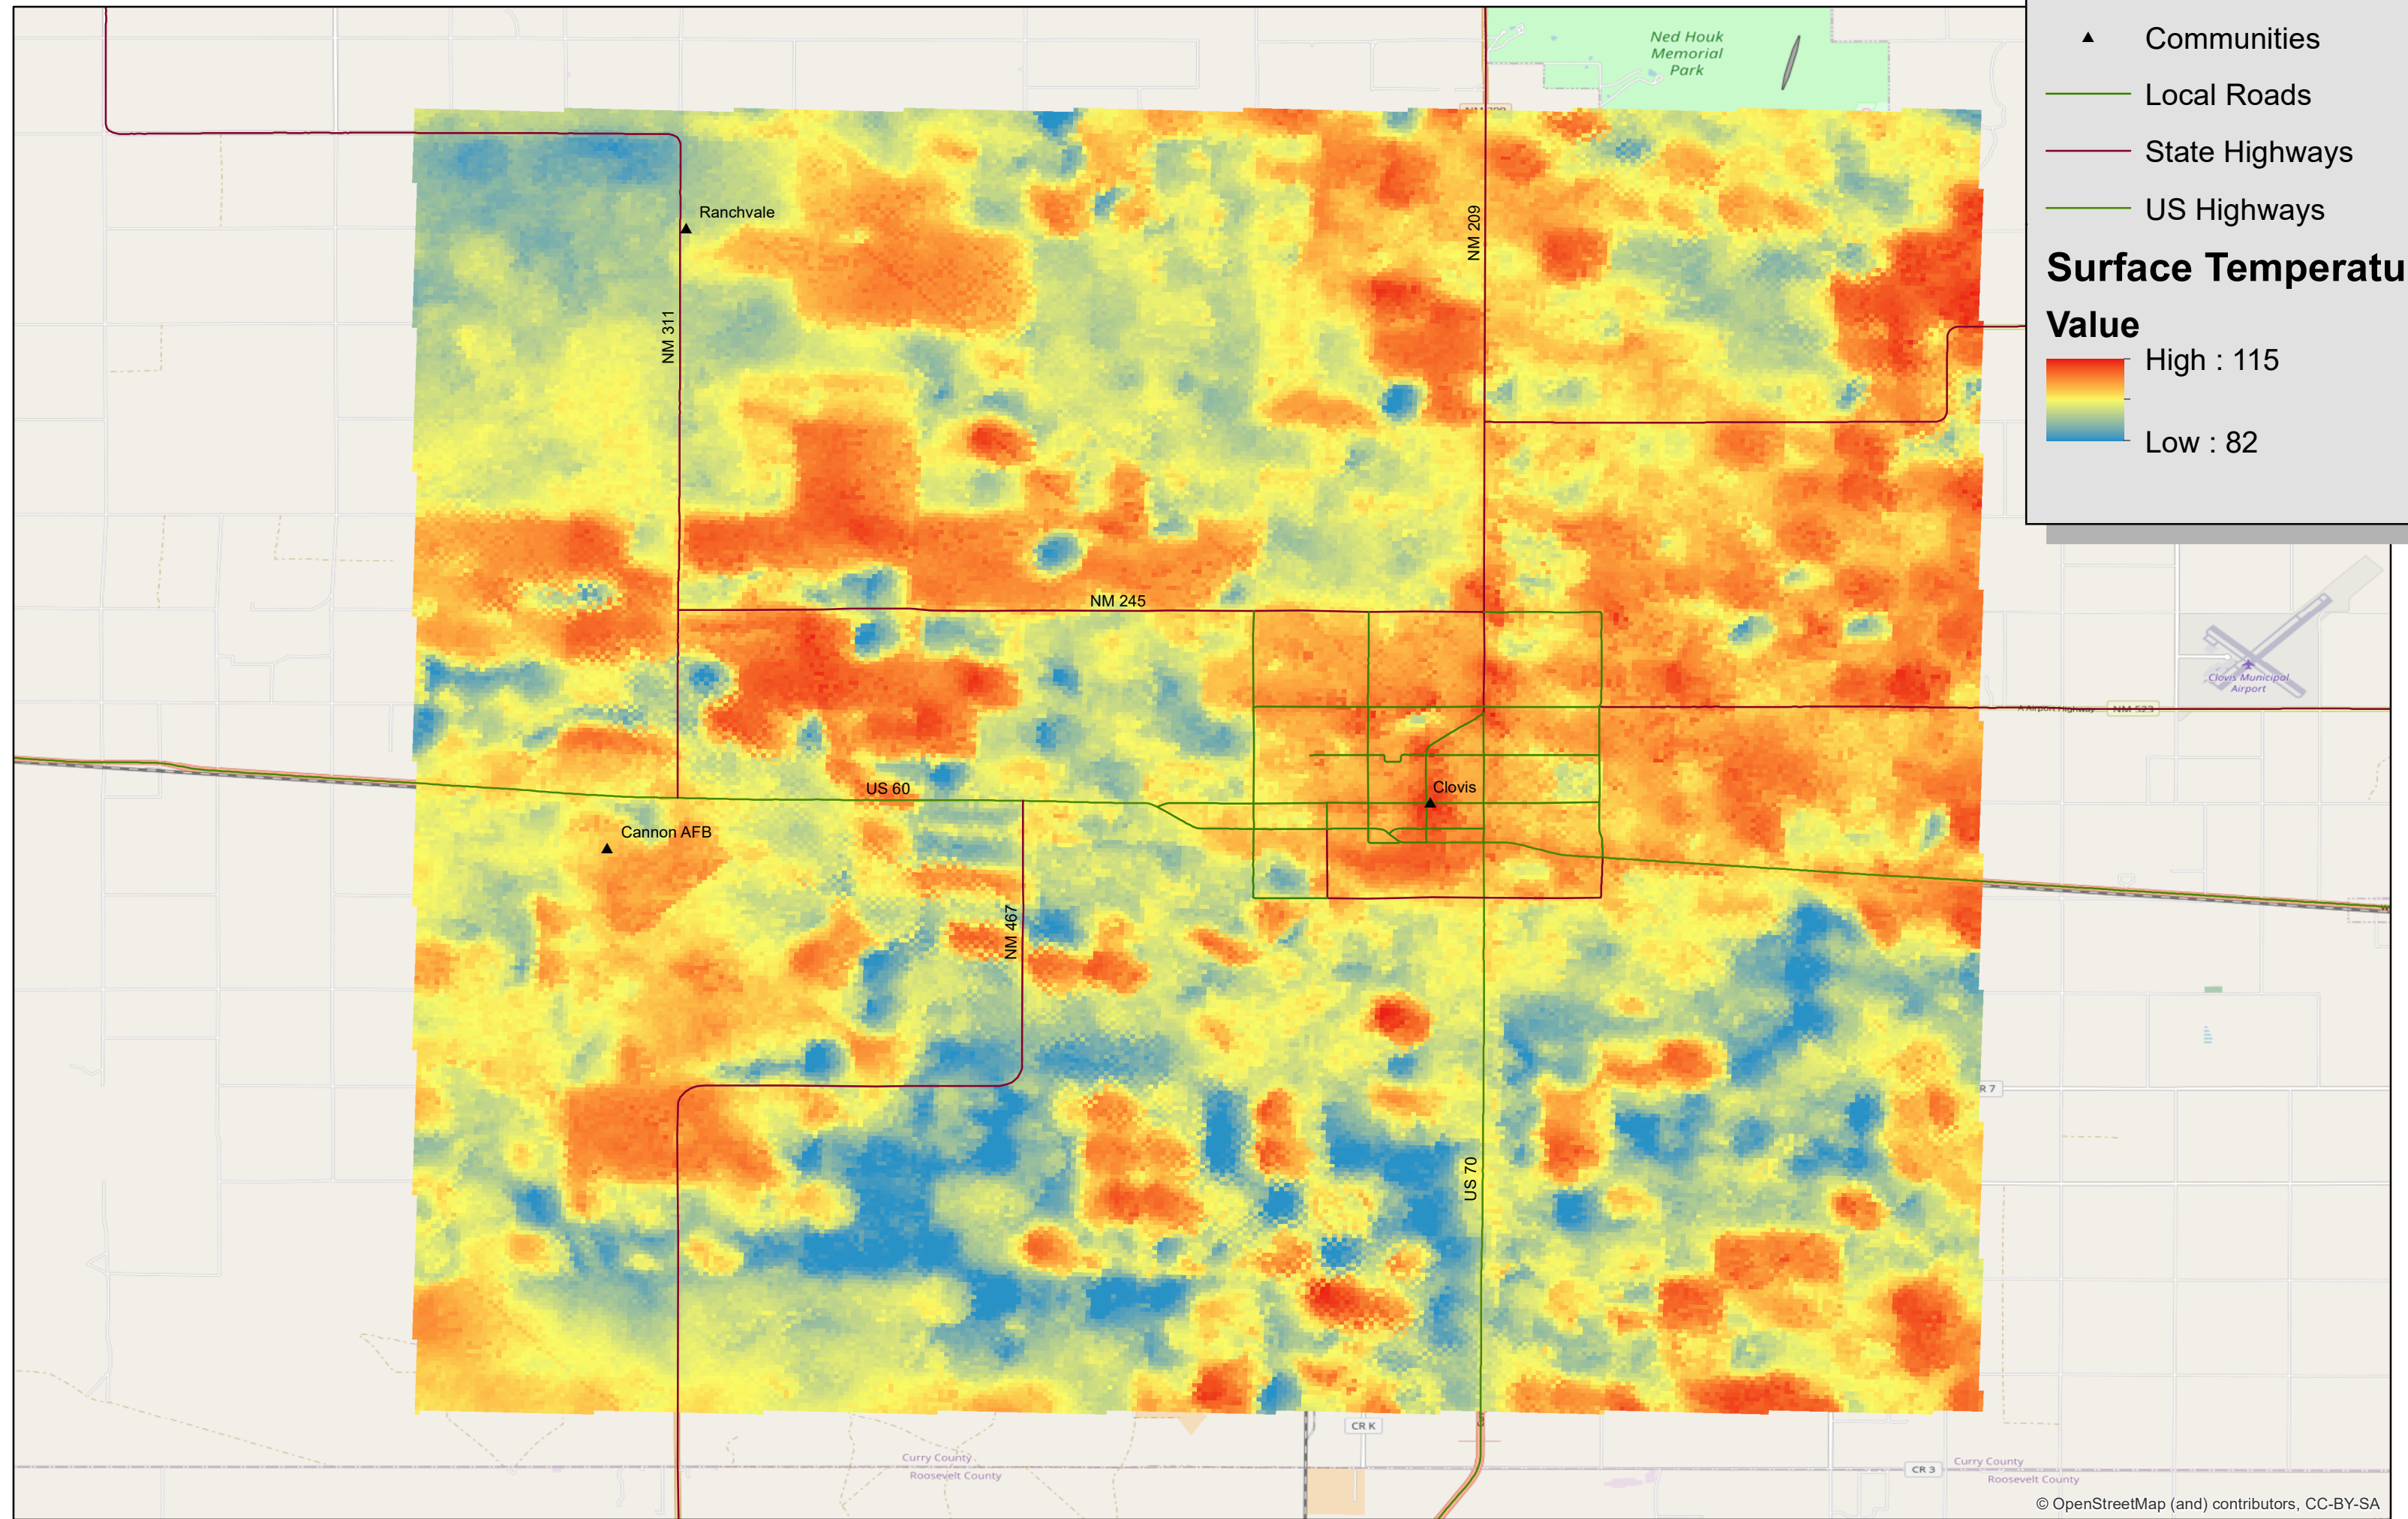

# Daytime

### Legend

- ▲ Communities
- Local Roads
- State Highways
- US Highways

### Surface Temperature Value

High : 115  
Low : 82

## Legend

- ▲ Communities
- Local Roads
- State Highways
- US Highways