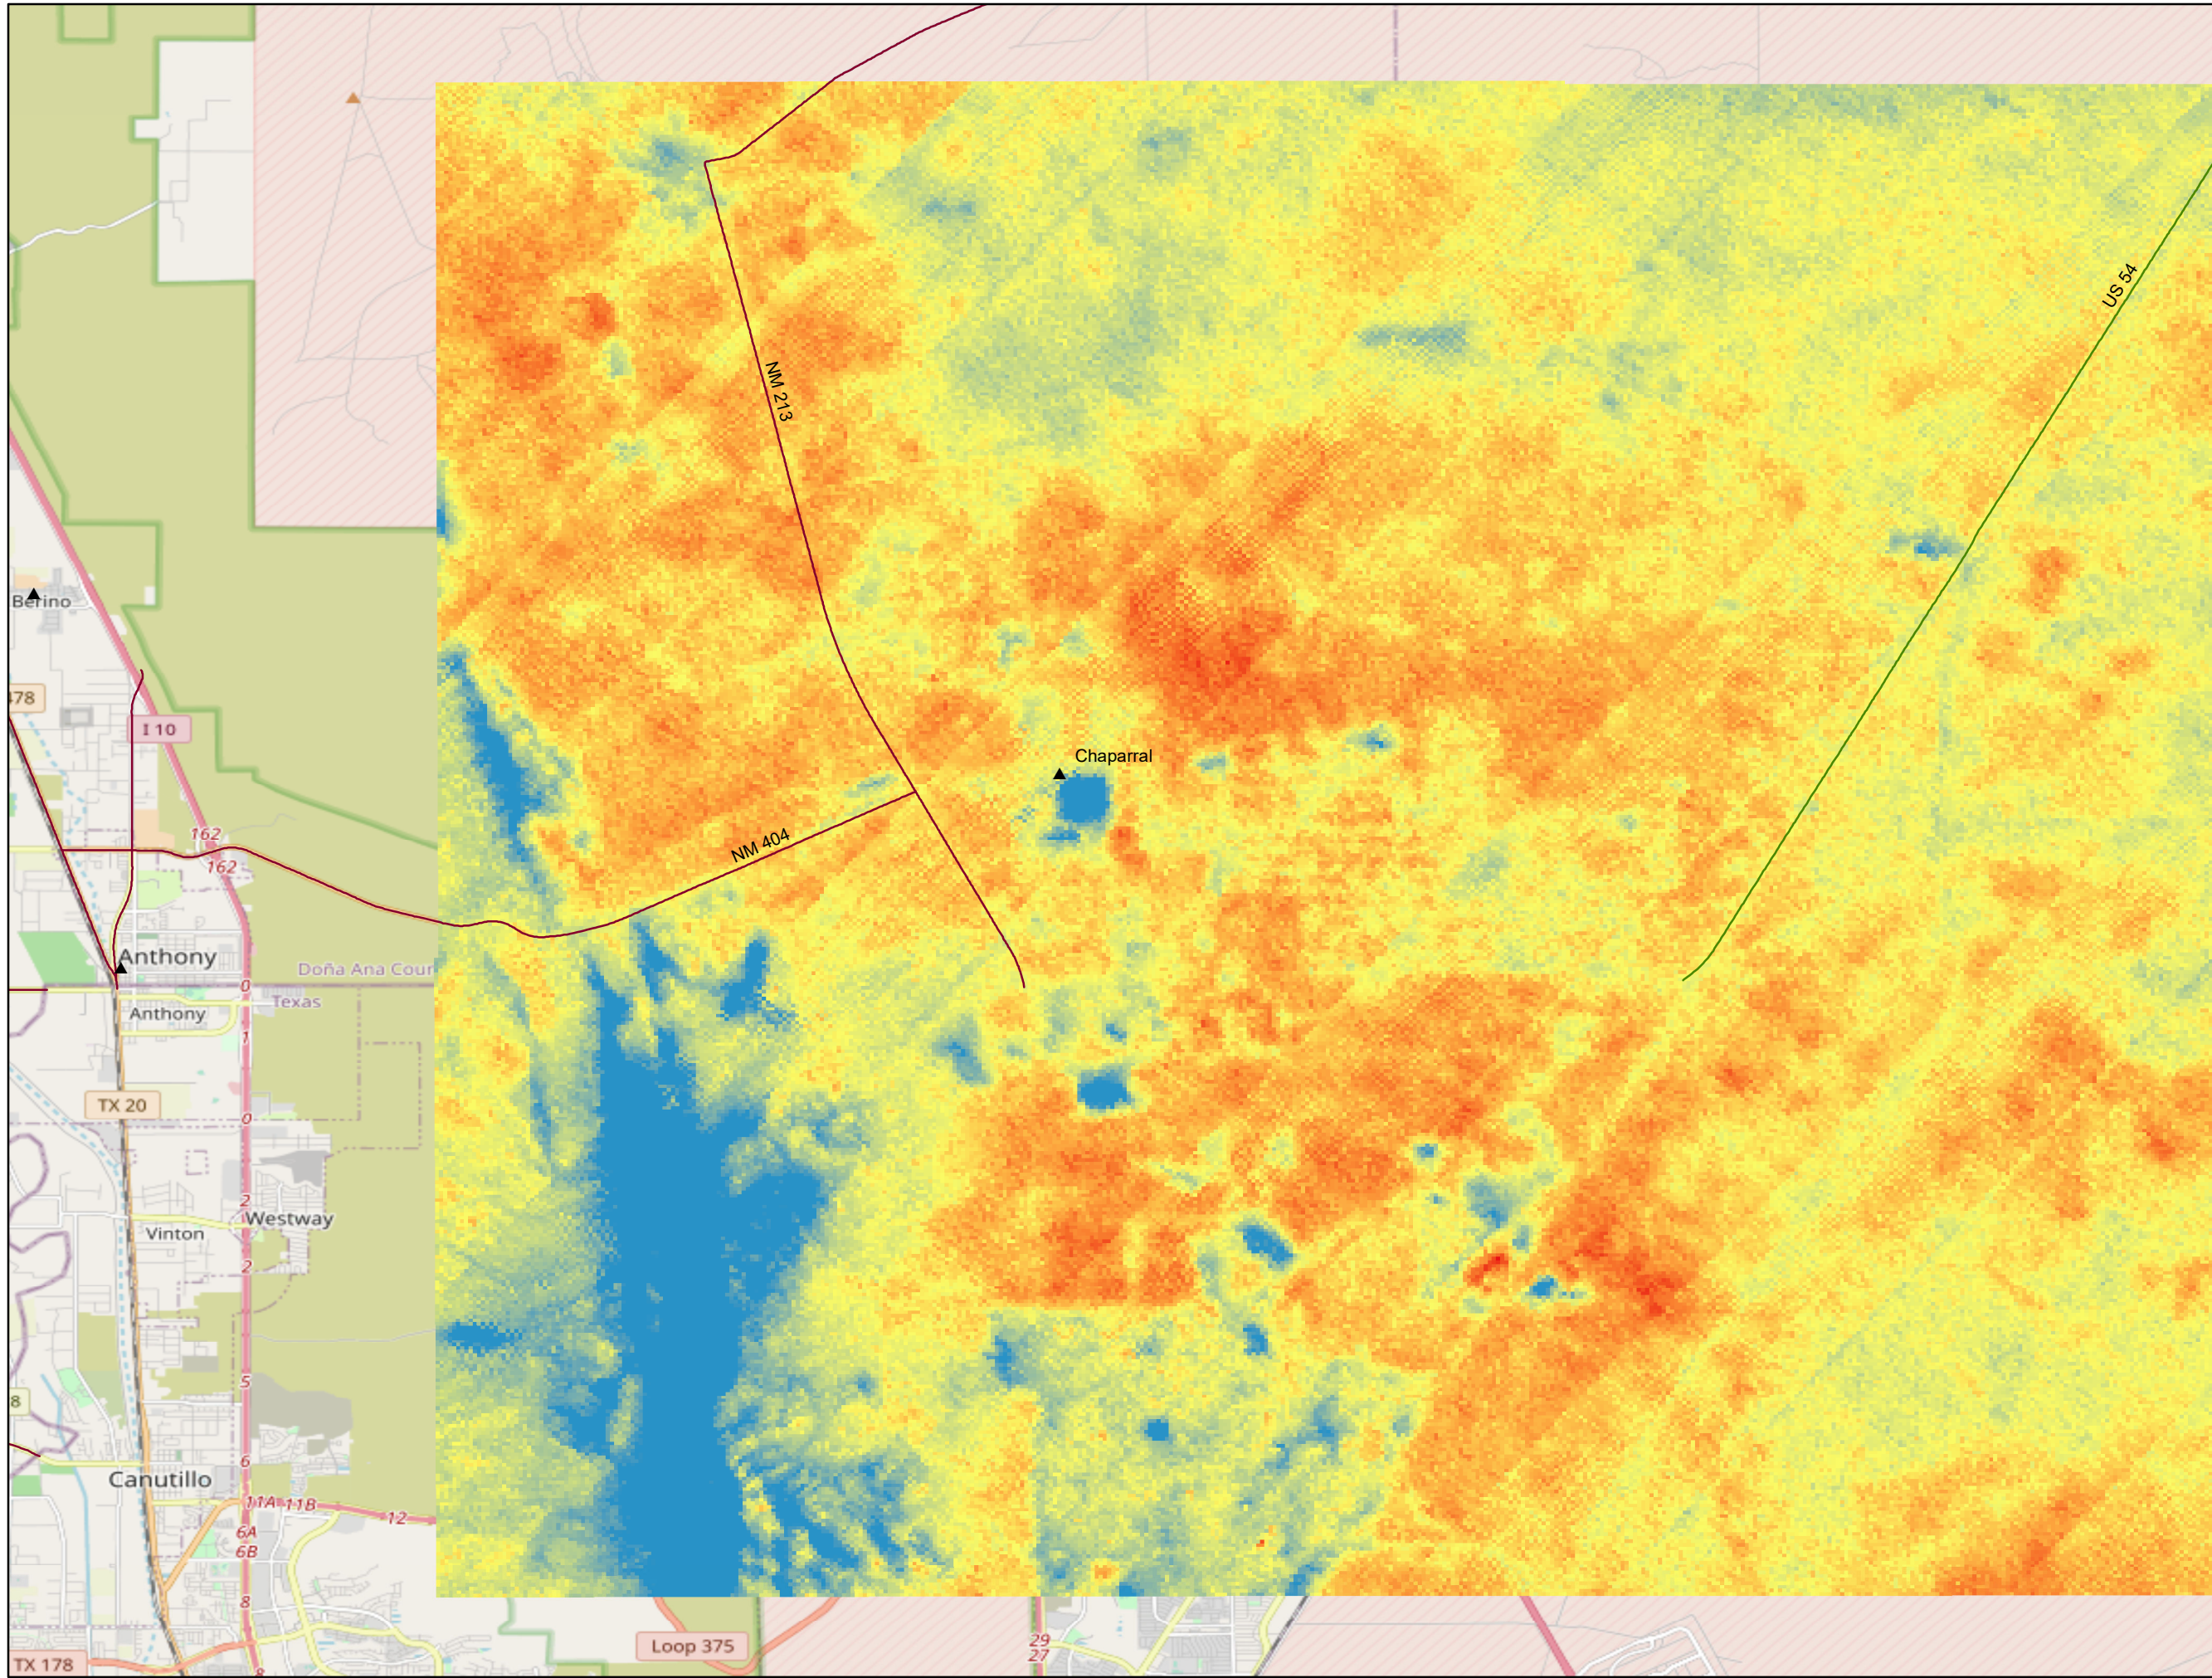

Daytime

Legend

- ▲ Communities
- State Highways
- US Highways

Surface Temperature Value

High : 139
Low : 102

Nighttime

Legend

- ▲ Communities
- State Highways
- US Highways

Surface Temperature Value

High : 86