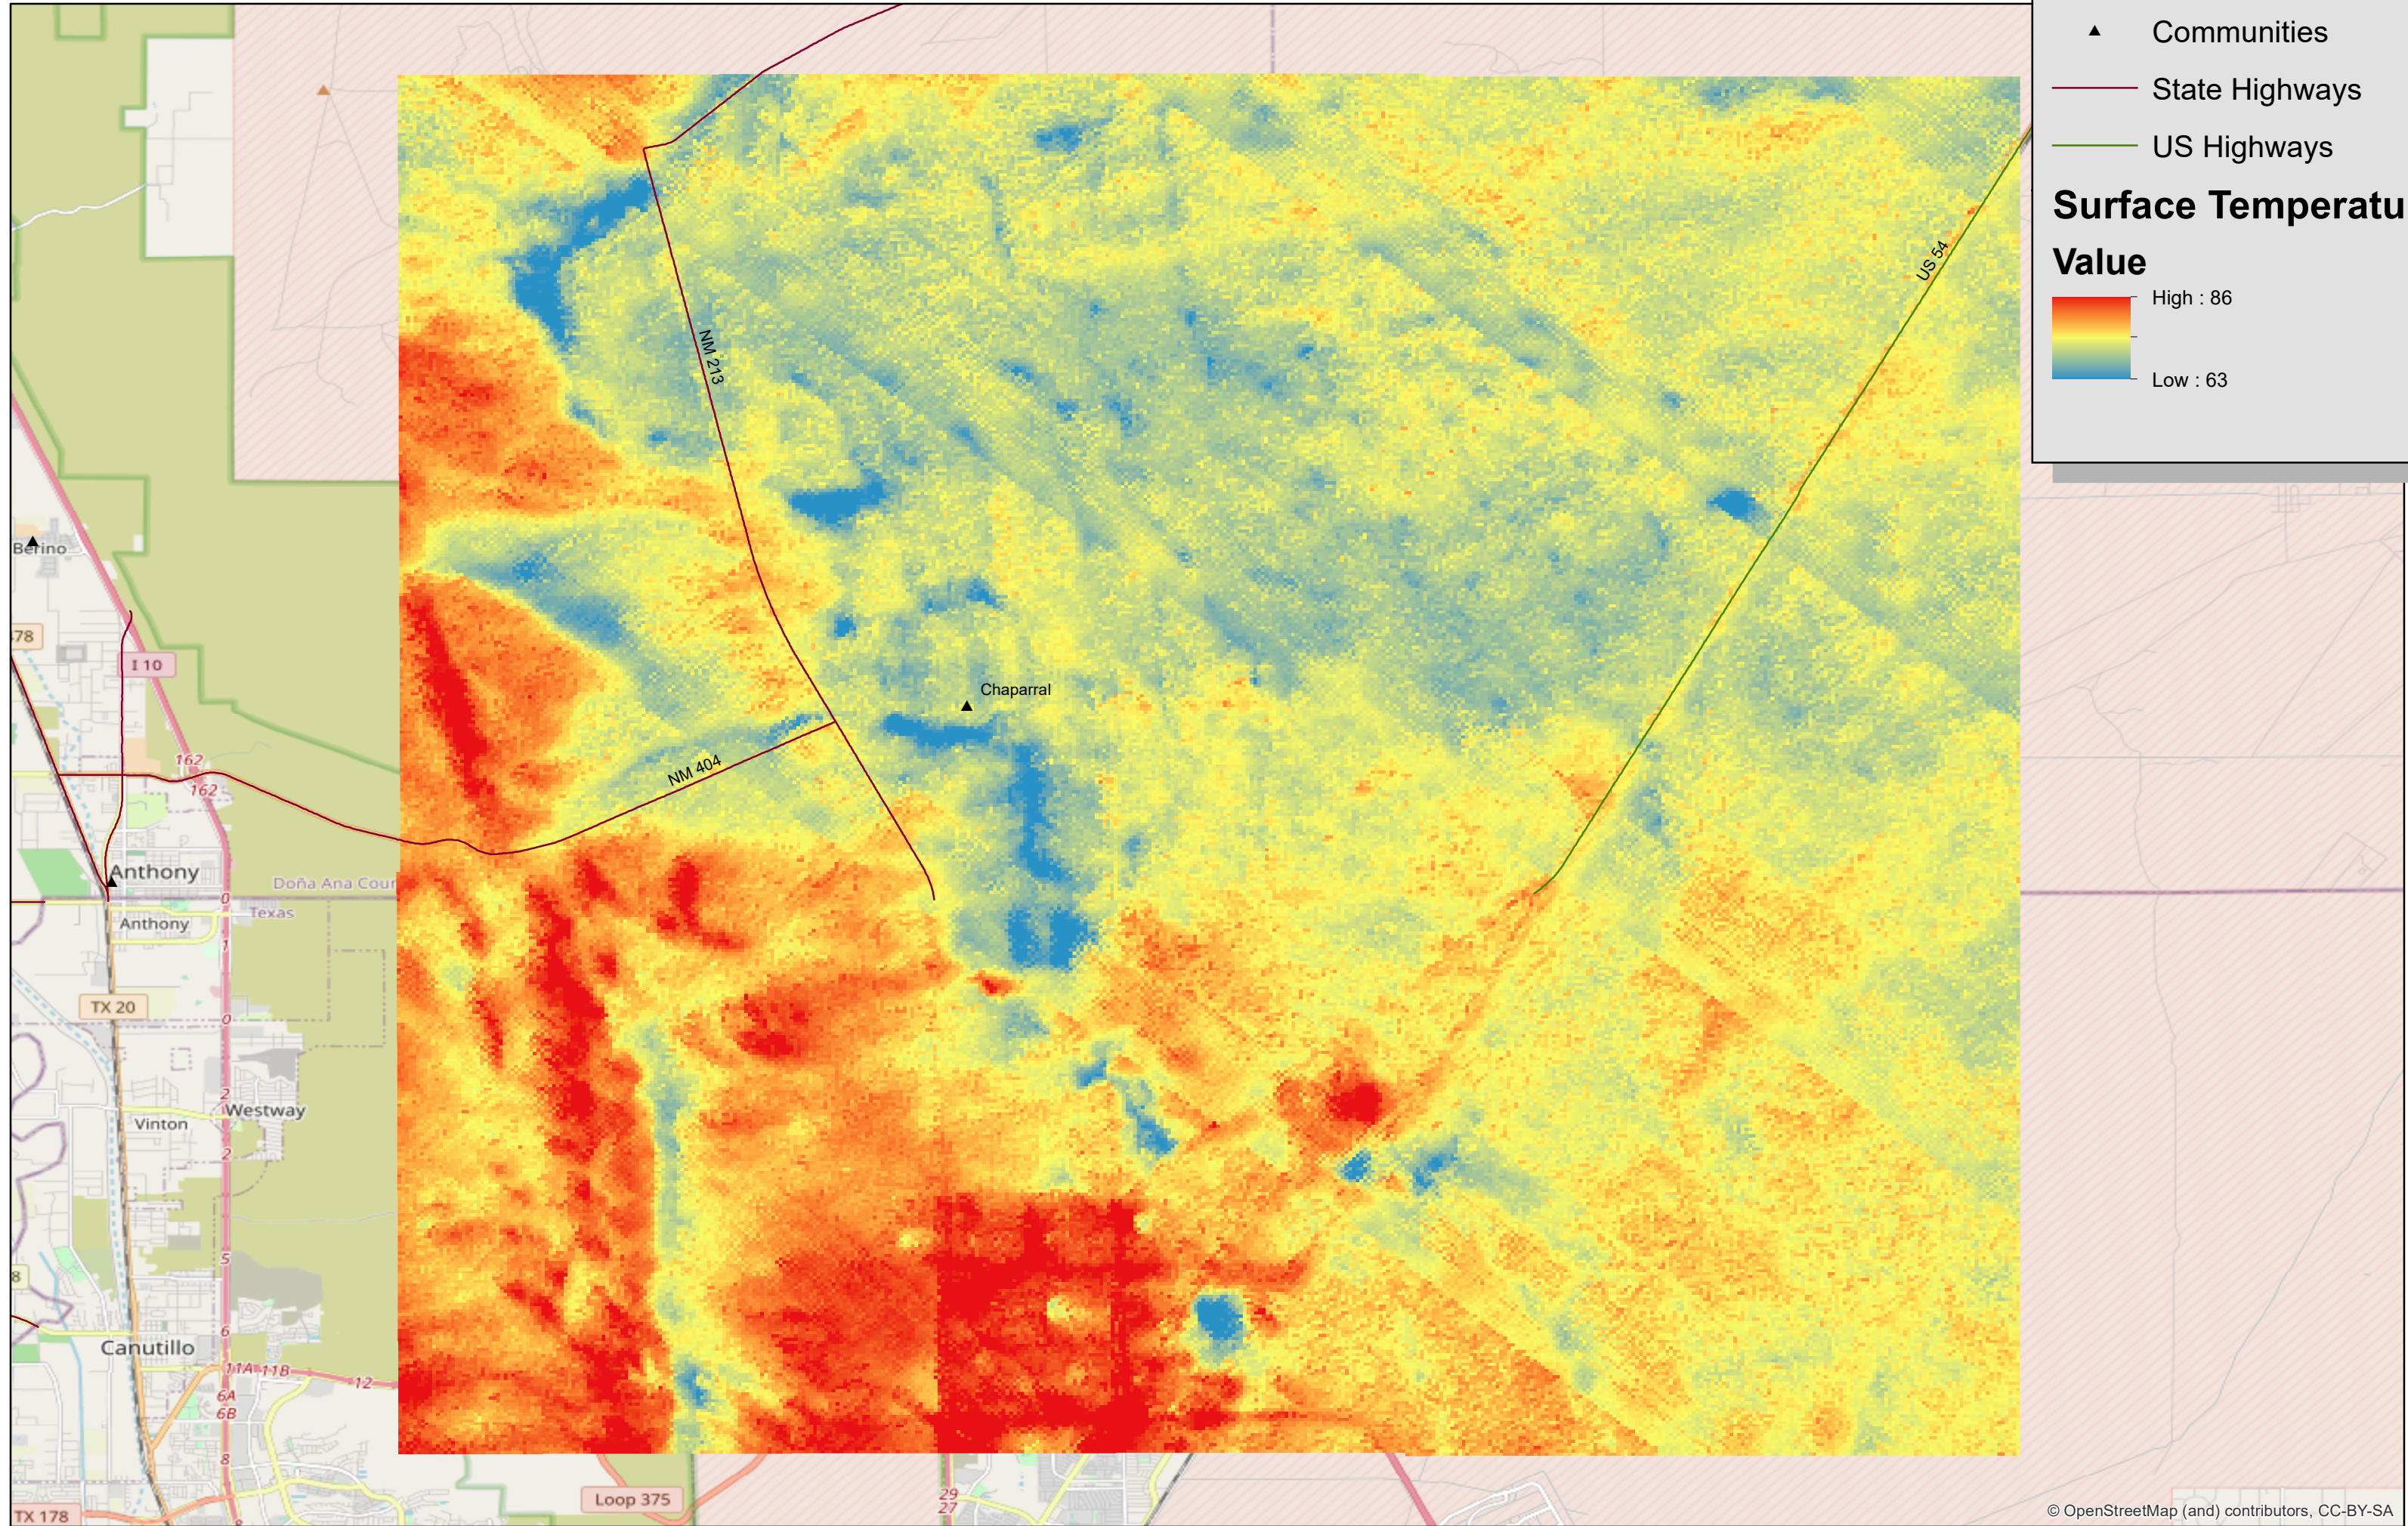

Daytime

Legend

- ▲ Communities
- State Highways
- US Highways

Surface Temperature Value

High : 139
Low : 102

Nighttime

Legend

- ▲ Communities
- State Highways
- US Highways

Surface Temperature Value

High : 86