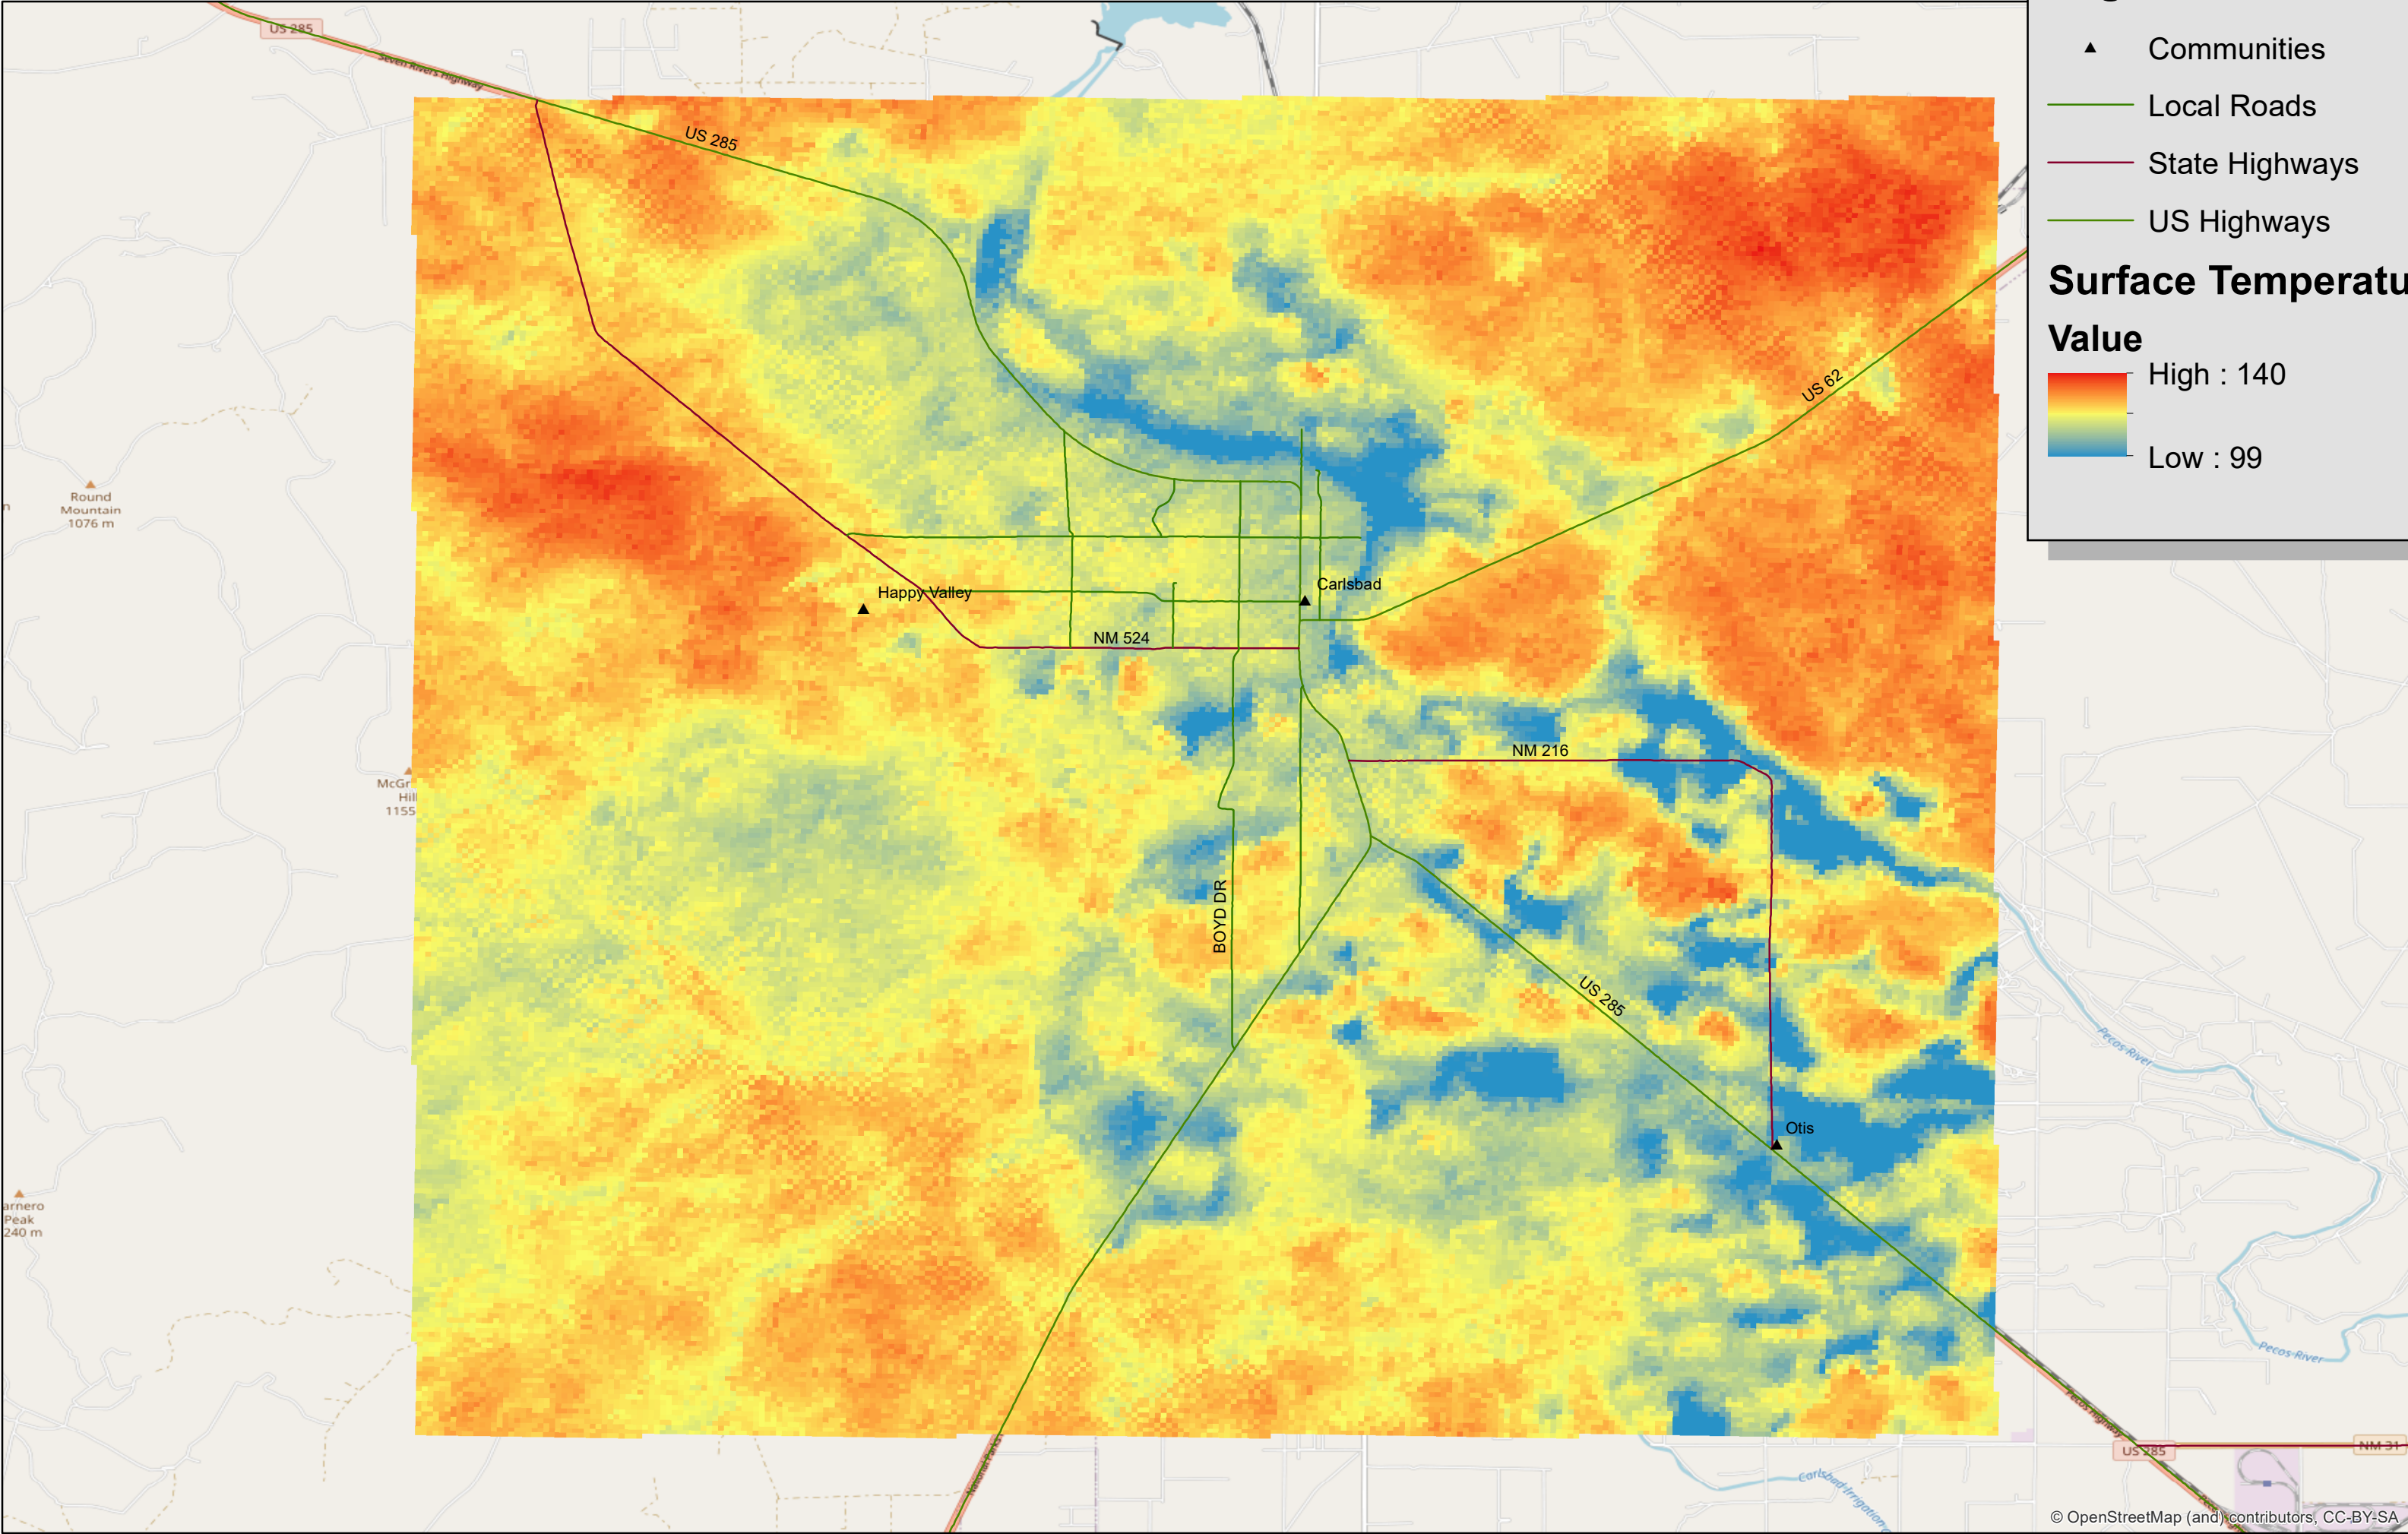

Daytime

Legend

- ▲ Communities
- Local Roads
- State Highways
- US Highways

Surface Temperature

Value

# Nighttime

## Legend

- ▲ Communities
- Local Roads
- State Highways
- US Highways

## Surface Temperature