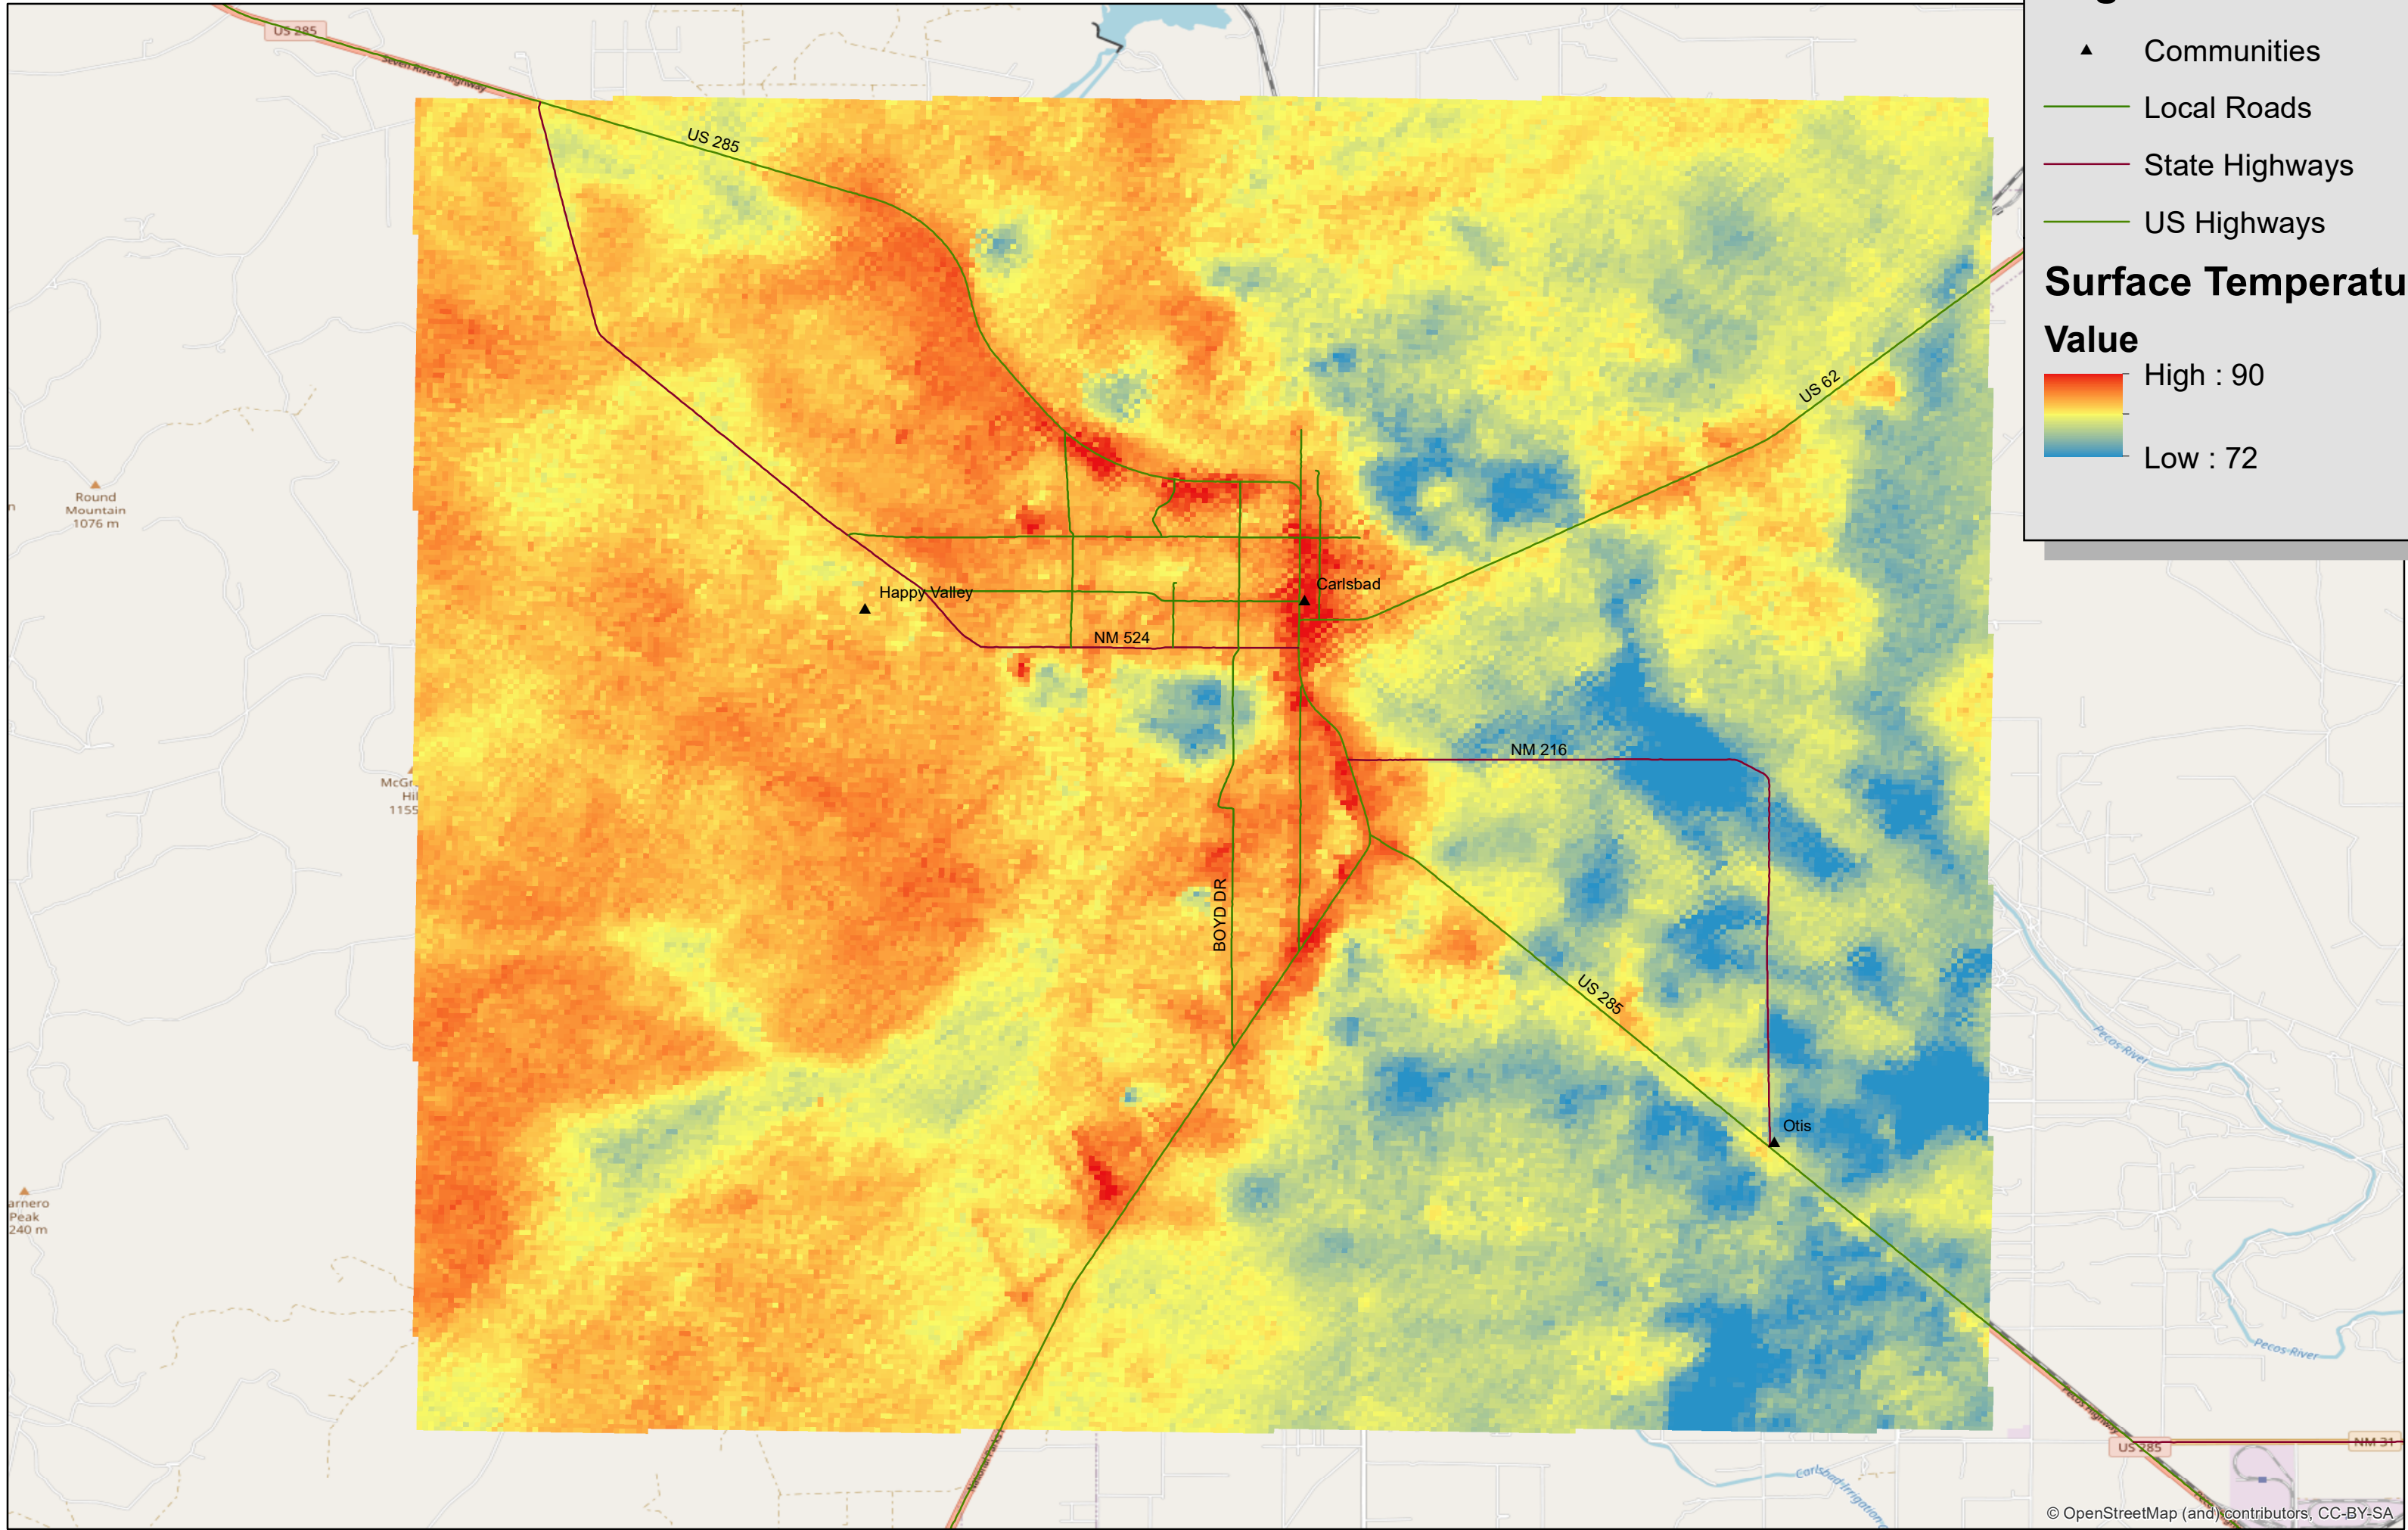

Daytime

Legend

- ▲ Communities
- Local Roads
- State Highways
- US Highways

Surface Temperature

Value

# Nighttime

## Legend

- ▲ Communities
- Local Roads
- State Highways
- US Highways

## Surface Temperature