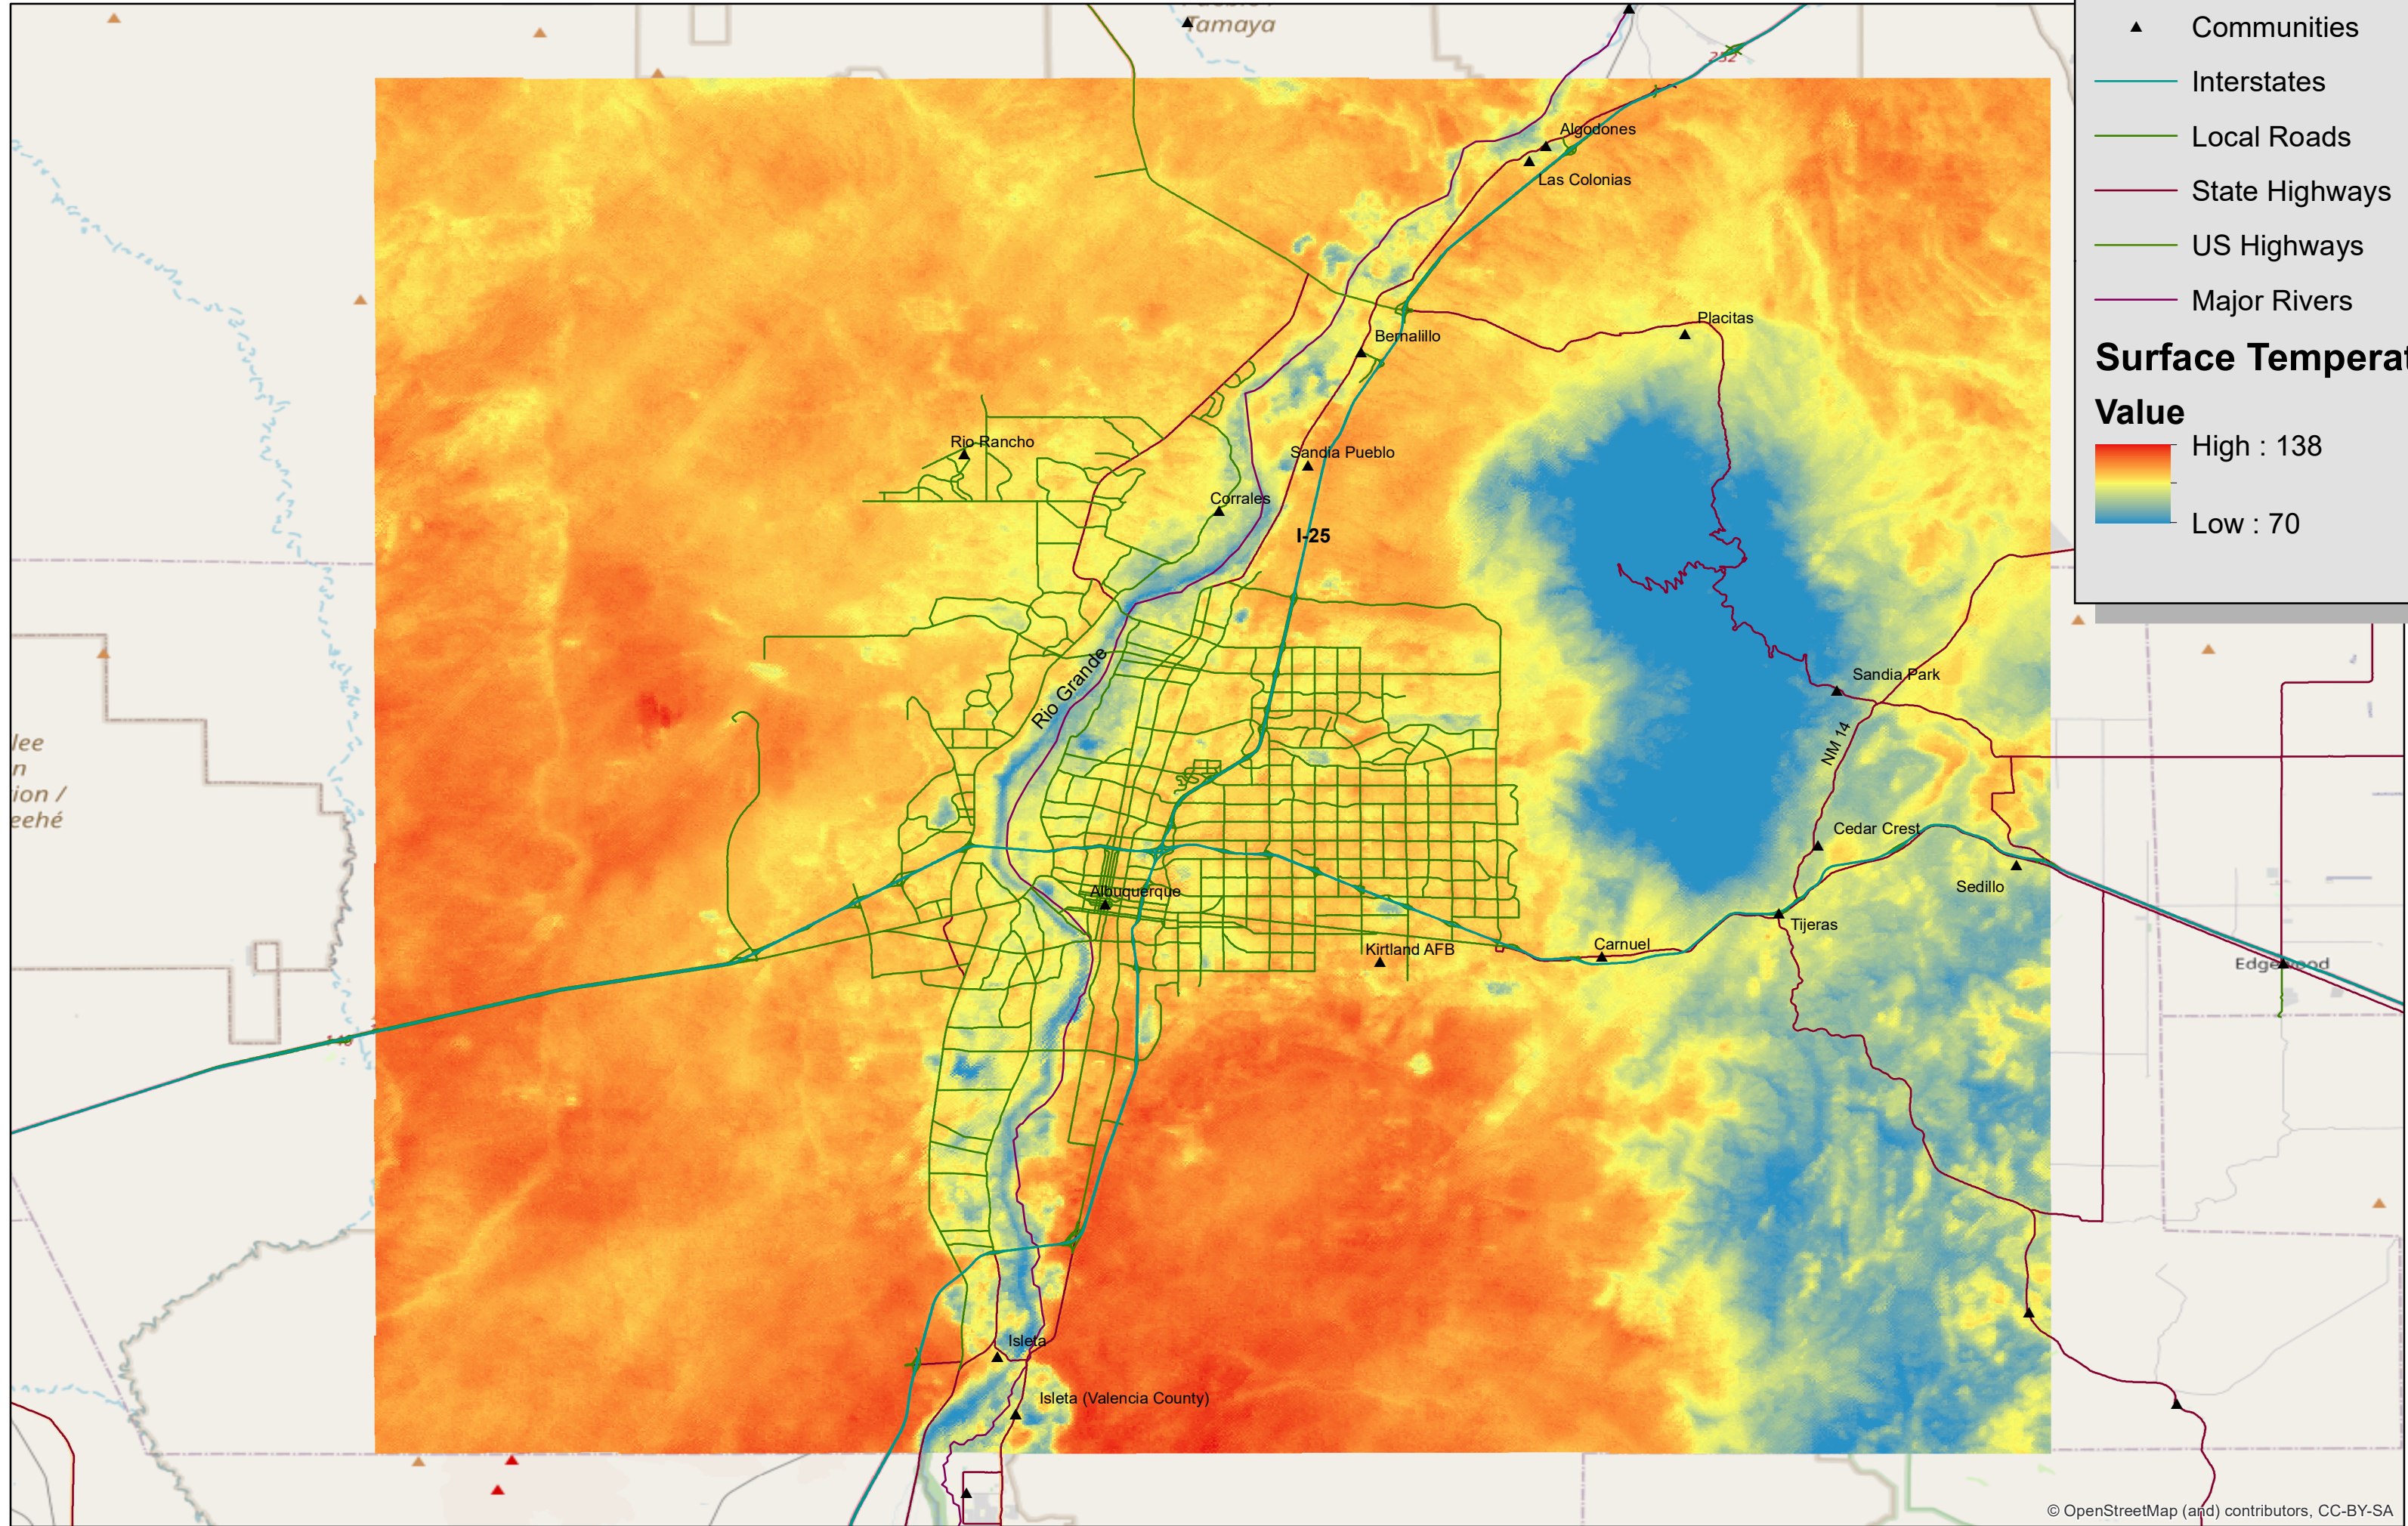

Daytime

Legend

- ▲ Communities
- Interstates
- Local Roads
- State Highways
- US Highways
- Major Rivers

Surface Temperature Value

High : 138
Low : 70

Nighttime

Legend

- ▲ Communities
- Interstates
- Local Roads
- State Highways
- US Highways
- Major Rivers

Surface Temperature Value